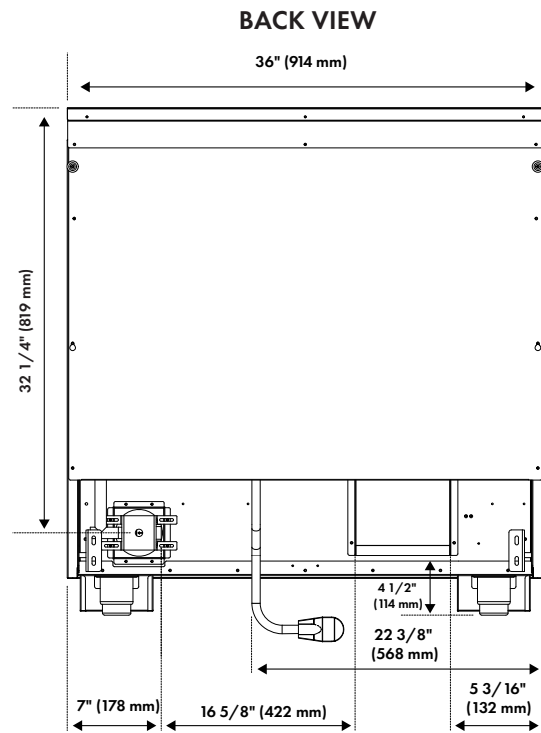

DUOPRO PARAMOUNT RANGE SERIES (PSGR)

36 in. 5.2 cu. ft. Range with 6 Burner DuoPro™ Cooktop and Convection Gas Oven

ZLINE
ATTAINABLE LUXURY®