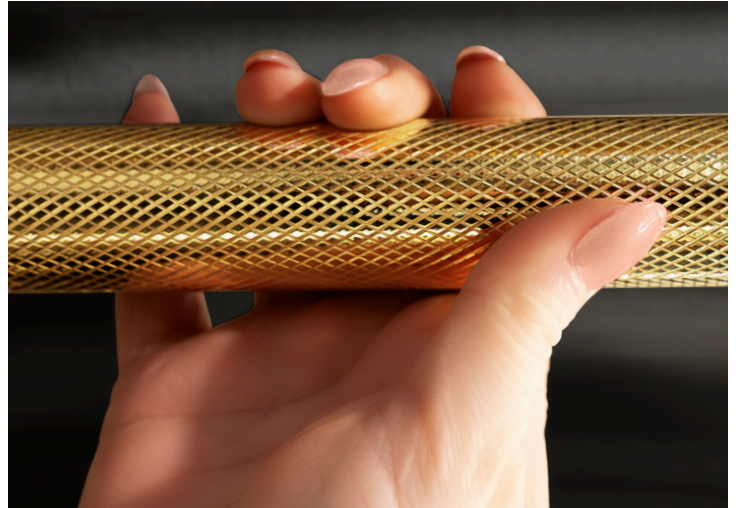

AUTOGRAPH EDITION

Andrew Ferro

STAINLESS STEEL

Polished Gold	PSGRZ-36-KG
Champagne Bronze	PSGRZ-36-KCB
Polished Nickel	PSGRZ-36-KPN

BLACK STAINLESS STEEL

Polished Gold	PSGRBZ-36-KG
Champagne Bronze	PSGRBZ-36-KCB

Helix Autograph Edition Includes:
Autograph Edition Knobs, Knob Rings, Helix Handle and 2 Feet Covers.

AUTOGRAPH HELIX HANDLE FINISH

AUTOGRAPH HELIX HANDLE (SET OF 1)

Polished Gold Helix Handle	SGZ-054-K-G
Champagne Bronze Helix Handle	SGZ-054-K-CB
Matte Black Helix Handle	SGZ-054-K-MB
Polished Nickel Helix Handle	SGZ-054-K-PN

STANDARD HELIX HANDLE SET (SET OF 2)

Black Stainless Steel Helix Handle	SGZ-054-K-BS
Stainless Steel Helix Handle	SGZ-054-K-ST

BLACK STAINLESS

STAINLESS STEEL

RANGE + COLORED DOOR

STAINLESS STEEL

Black Matte Door	PSGR-BLM-36
White Matte Door	PSGR-WM-36

SATIN STAINLESS STEEL

Black Matte Door	PSGRS-BLM-36
White Matte Door	PSGRS-WM-36

*Colored Door Will Ship Separately