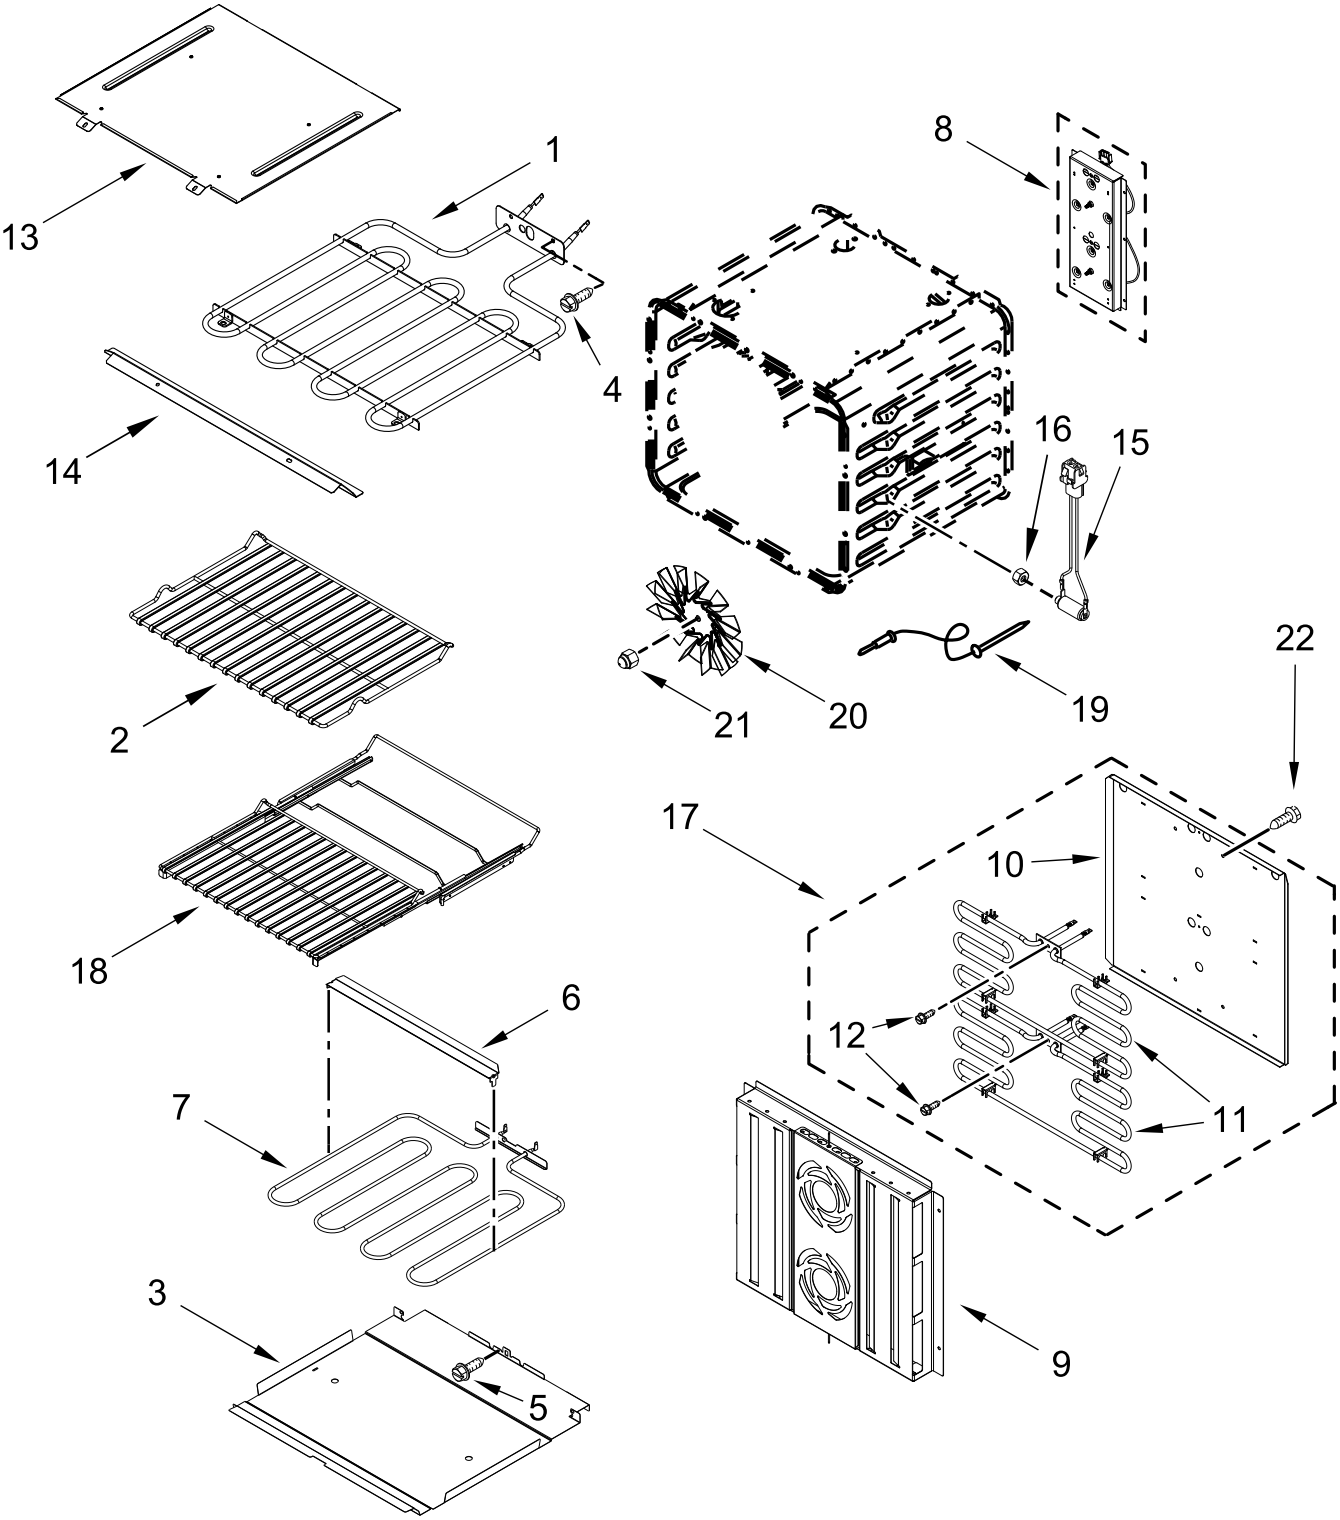

INTERNAL OVEN PARTS

INTERNAL OVEN PARTS

<u>Illus.</u> <u>No.</u>	<u>Part No.</u>	<u>Description</u>	<u>Illus.</u> <u>No.</u>	<u>Part No.</u>	<u>Description</u>	<u>Illus.</u> <u>No.</u>	<u>Part No.</u>	<u>Description</u>
1	W11238159	Element, Broil	9	W11313747	Assembly, Baffle	17	W10854021	Assembly, Convection Element
2	W11242906	Rack, Oven	10	W10853277	Shield, Convection	18	W11256305	Rack, Sliding
3	W10318198	Tray, Hidden Bake	11	W10663735	Element, Convection	19	9755542	Probe, Temperature
4	7101P434-60	Screw	12	W10236129	Screw	20	W10803141	Blade, Convection Fan
5	7101P426-60	Screw	13	W11235537	Reflector, Broil	21	W11433702	Nut, Acorn (LH)
6	W10282957	Crossbar, Hidden Bake Tray	14	W10588737	Shield, Broil Front		W10803140	Nut, Acorn (RH)
7	W11292248	Element, Bake	15	W11252826	Jack, Meat Probe	22	W10739592	Screw
8	W11200176	Assembly, Convection Motor	16	W11033111	Nut, Locking