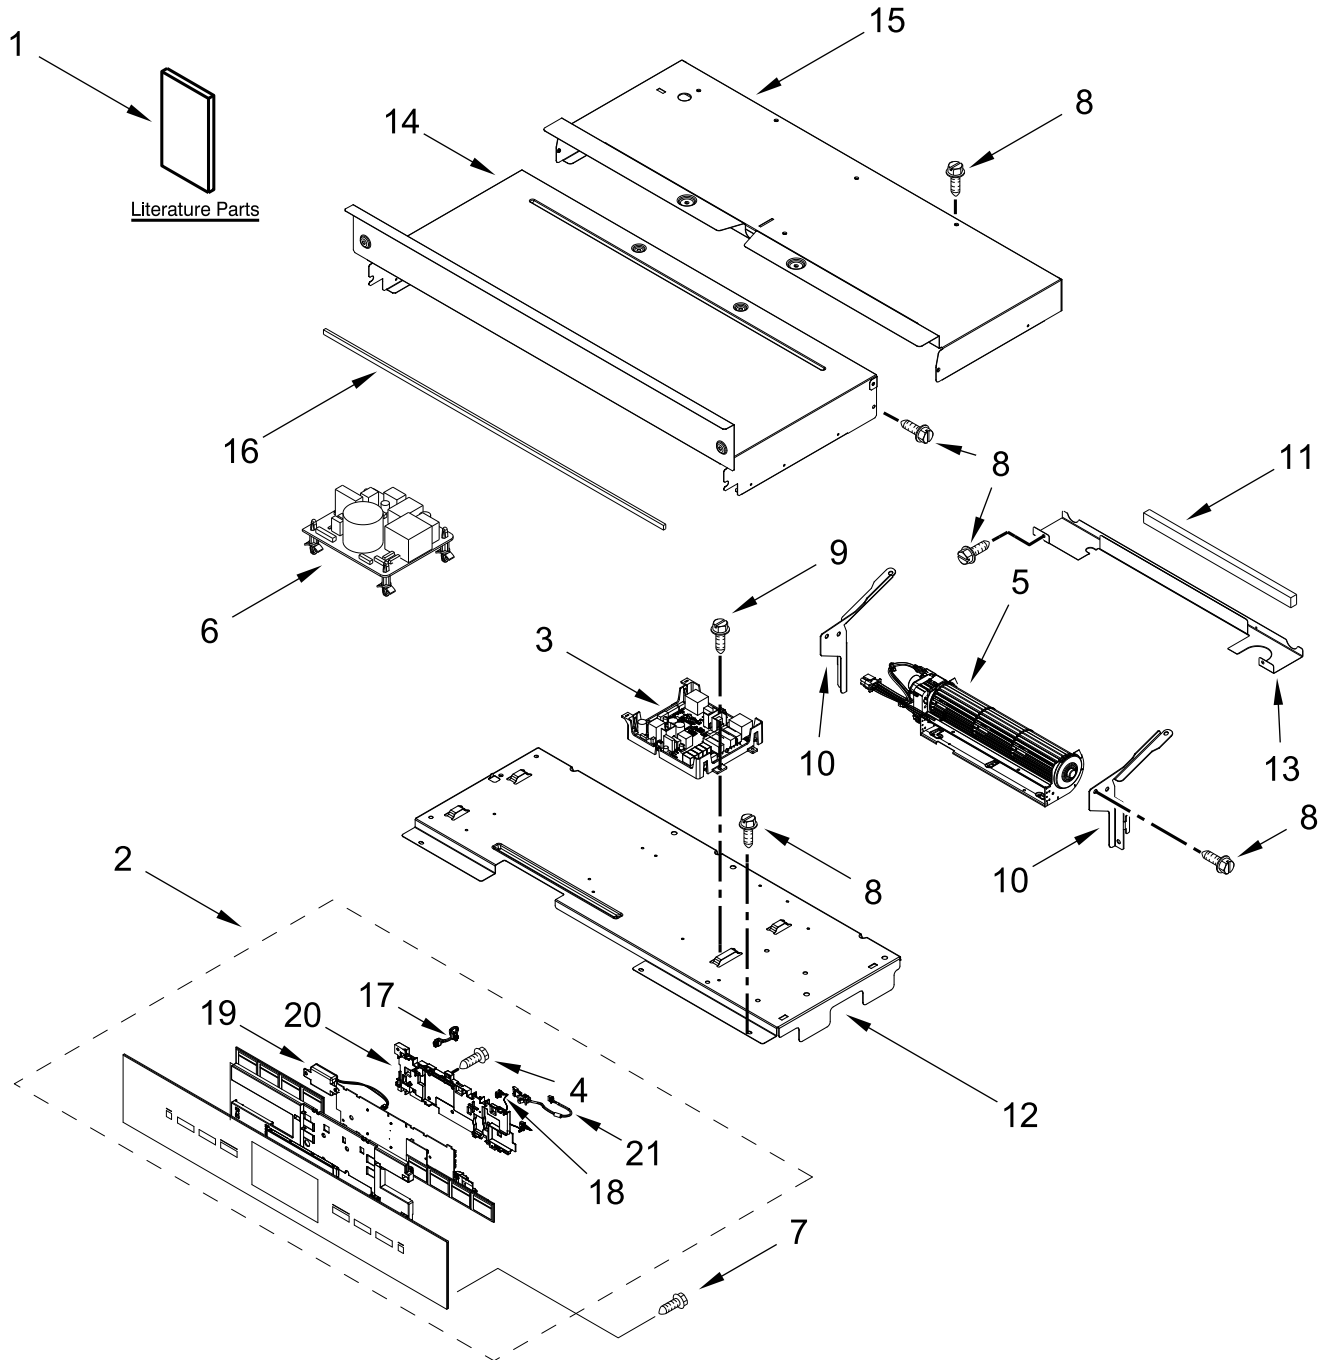

ELECTRIC WALL OVEN

MODELS:

JJW3430LM00 (Floating Glass Black)

CONTROL PANEL PARTS

CONTROL PANEL PARTS

<u>Illus. No.</u>	<u>Part No.</u>	<u>Description</u>	<u>Illus. No.</u>	<u>Part No.</u>	<u>Description</u>	<u>Illus. No.</u>	<u>Part No.</u>	<u>Description</u>
1		Literature Parts	10	W10655463	Bracket, Blower (Left)	21	W10575307	Jumper Harness, Power Supply
	W11340513	Owner's Manual		W10655462	Bracket, Blower (Right)			FOLLOWING PARTS NOT ILLUSTRATED
	W11423731	Quick Start Guide						
	W11405740	Tech Sheet	11	4451758	Block, Foam		W11408879	Harness, Main
2		Assembly, Control Panel	12	W11179509	Tray, Electronic		W11249914	Harness, Signal
	W11301917	Black	13	W11166802	Divider, Chassis Back		W11264646	Harness, Door Latch
3	W11250487	Appliance Manager, Copernicus	14	W11168600	Cover, Chassis Top Front (30")		W10562910	Harness, EOL
4	W10489172	Screw	15	W11223325	Cover, 30 IN Chassis Top Back		W11409842	Antenna
5	W11397930	Blower	16	W10728475	Gasket, Rubber		4450800	Screw, Grounding
6	W10260060	Board, Power Supply	17	W10566973	Harness, Keypad (Left To Center)		W10487999	Clip, Harness
7	W11339492	Screw (Black)	18	W10524350	Harness, Keypad (Right To Center)		W11132988	Strap, Lead Ground
8	7101P426-60	Screw	19	W10568405	Assembly, Speaker		4448664	Clamp, Conduit
9	7101P434-60	Screw	20	W10668510	Housing		W10655464	Bracket, Harness
							W11547720	Bag, Hardware