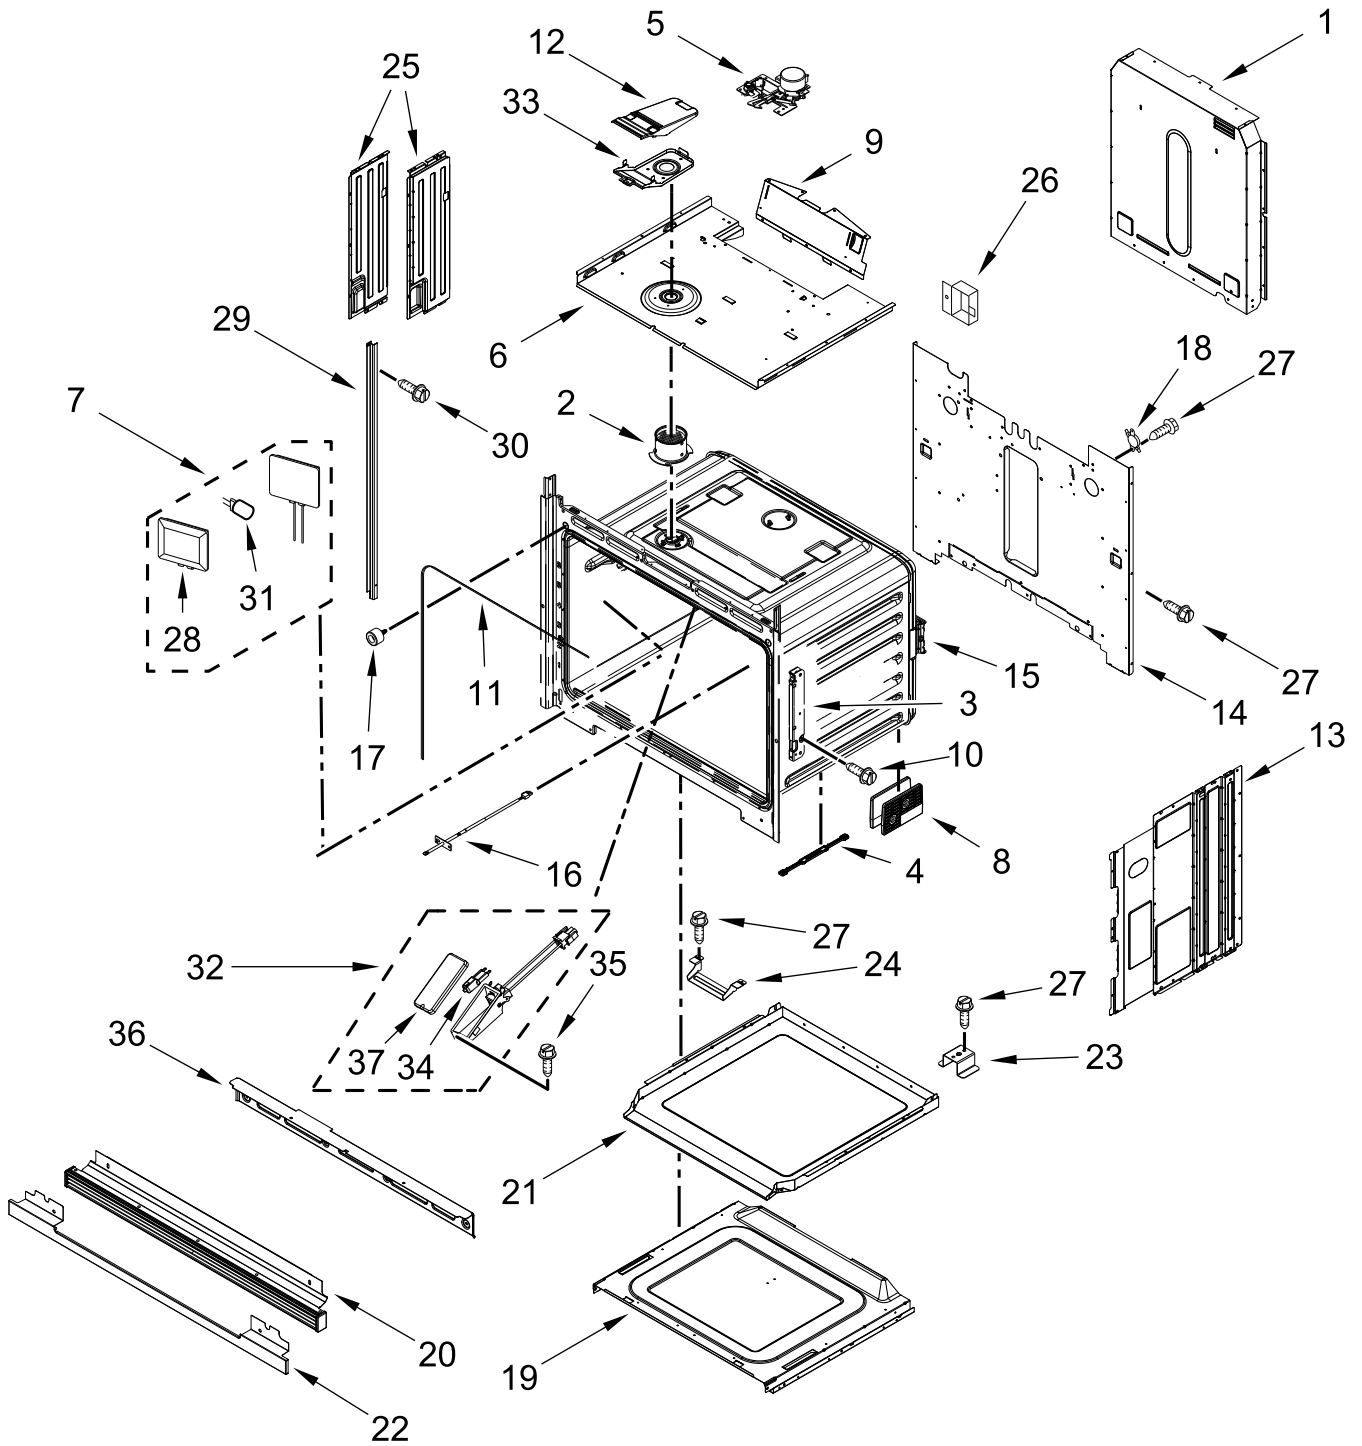

OVEN PARTS

OVEN PARTS

<u>Illus. No.</u>	<u>Part No.</u>	<u>Description</u>	<u>Illus. No.</u>	<u>Part No.</u>	<u>Description</u>	<u>Illus. No.</u>	<u>Part No.</u>	<u>Description</u>
1	W11165250	Duct, Chassis Back	16	W11346074	Probe, Sensor	29		Cover, Side Trim
2	W11085298	Tube, Vent	17	W11166315	Bumper and Screw		W11235463	Black (Left)
3	W11239070	Receiver, Hinge (Left)	18	4449751	Thermostat (TOD)		W11235462	Black (Right)
	W11239072	Receiver, Hinge (Right)	19	W11135103	Base, Chassis	30	W11404000	Screw
4	W11558603	Spacer, Base	20		Assembly, Bottom Vent	31	W10472384	Bulb, Light
5	W11132456	Latch, Motorized		W11369884	Black	32	W11284709	Assembly, Light (Top)
6	W11168071	Top, Chassis	21	W11244446	Duct, Bottom Chassis	33	W11256423	Base, Vent Exhaust
7	W11205574	Assembly, Oven Light	22		Trim, Bottom Vent	34	W10169757	Bulb, Light
8	W11245118	Foot, Base		W11356753	Black	35	W11249635	Screw
9	W10904163	Deflector, Blower	23	W11135135	Support, Air Channel	36	W11334857	Vent, Top 30 IN
10	W10254050	Screw	24	W11390667	Spacer, Chassis Bottom Duct	37	W10169756	Lens, Light
11	W11262567	Gasket						FOLLOWING PARTS NOT ILLUSTRATED
12	W11256424	Cover, Vent Exhaust	25	W11167419	Cover, Suction (Left)		W11188284	Insulation, Wrap
13	W11165274	Side, Chassis		W11186675	Cover, Suction (Right)		W11244449	Insulation, Top Back
14		Back, Chassis (Not Serviced)	26	8285593	Cover, Connector			
			27	7101P426-60	Screw			
15		Liner, Oven (Not Serviceable)	28	W10472386	Lens, Light