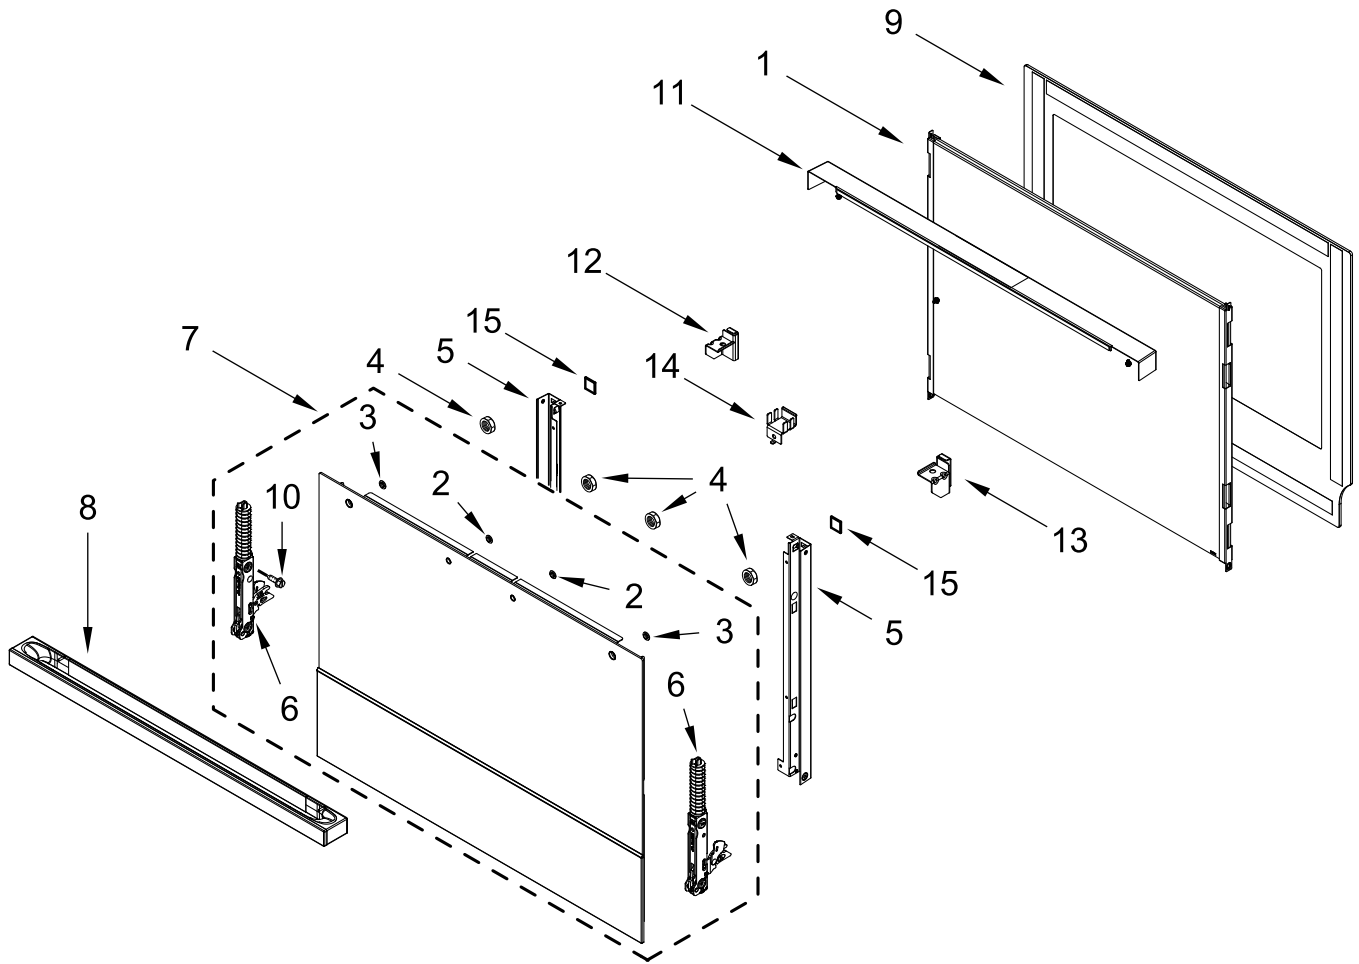

OVEN DOOR PARTS

OVEN DOOR PARTS

<u>Illus. No.</u>	<u>Part No.</u>	<u>Description</u>	<u>Illus. No.</u>	<u>Part No.</u>	<u>Description</u>	<u>Illus. No.</u>	<u>Part No.</u>	<u>Description</u>
1	W11304273	Air Divider Assembly	7		Door Assembly (Includes Hinges)	11	W11428090	Top Vent Trim Assembly
2	W11132942	Spacer, Handle		W11303867	Stainless	12	W11302803	Bracket, Glass (Left)
3	W10319024	Washer, Door			Assembly, Handle	13	W11302802	Bracket, Glass (Right)
4	W11317741	Nut	8			14	W11302954	Bracket, Glass reinforcement
5	W11302773	Rail, Door (Left)		W11411894	Stainless			
	W11302780	Rail, Door (Right)	9	W11260091	Glass Cavity Assembly	15	W10517428	Spacer, Vent
6	W11111221	Hinge, Door (Left)	10	3196183	Screw			
	W11111222	Hinge, Door (Right)