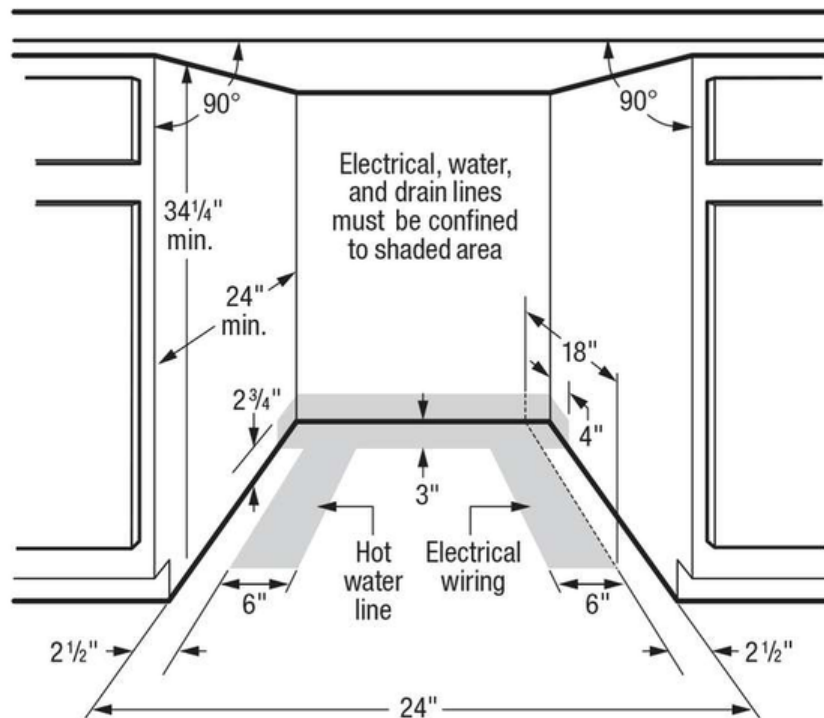

Frigidaire

24" Built-In Dishwasher

FDPC4221AS, FDPC4221AW, FDPC4221AB

Version : 02/22

Note: For planning purposes only. Always consult local and national electric, gas and plumbing codes.

Refer to Product Installation Guide for detailed installation instructions on the web at frigidaire.com / frigidaire.ca

Specifications subject to change. Accessories information available on the web at frigidaire.com / frigidaire.ca

USA • 10200 David Taylor Drive • Charlotte, NC 28262 • 1-800-FRIGIDAIRE • frigidaire.com

CANADA • 5855 Terry Fox Way • Mississauga, ON L5V 3E4 • 1-800-265-8352 • frigidaire.ca