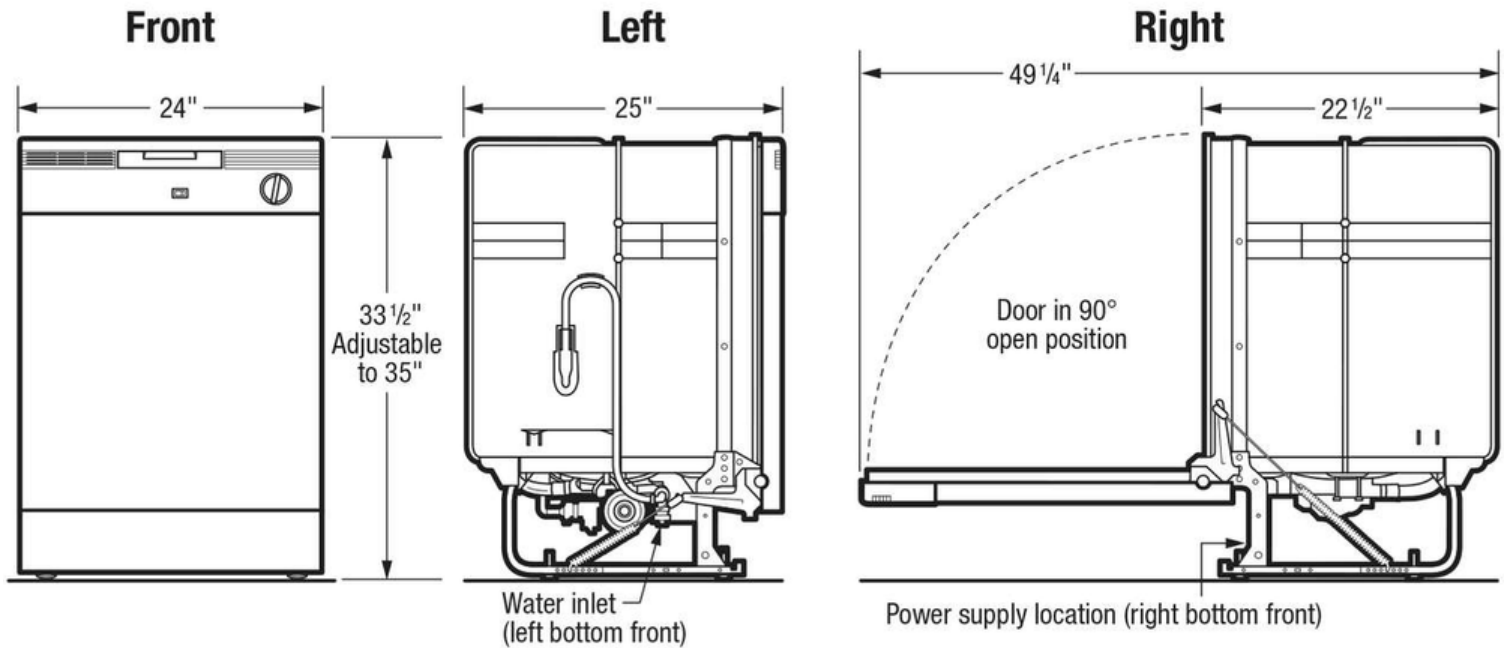

Frigidaire

24" Built-In Dishwasher

FDPC4221AS, FDPC4221AW, FDPC4221AB

Version : 02/22

Note: For planning purposes only. Always consult local and national electric, gas and plumbing codes.

Refer to Product Installation Guide for detailed installation instructions on the web at frigidaire.com / frigidaire.ca

Specifications subject to change. Accessories information available on the web at frigidaire.com / frigidaire.ca

USA • 10200 David Taylor Drive • Charlotte, NC 28262 • 1-800-FRIGIDAIRE • frigidaire.com

CANADA • 5855 Terry Fox Way • Mississauga, ON L5V 3E4 • 1-800-265-8352 • frigidaire.ca