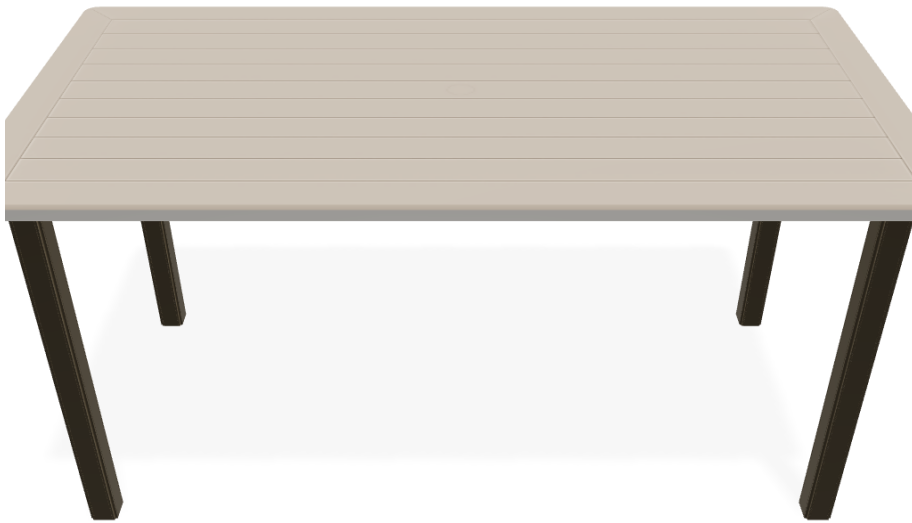

MARINE GRADE POLYMER TOP TABLE 42" X 84" RECTANGULAR BAR HEIGHT TABLE W/ HOLE

Table Top

Item Number	TM66P6S
Frame Type	Marine Grade Polymer
Retail Warranty	3 years
Contract Warranty	3 years
Packaged Weight	93 lbs
Carton Cube	13.8 ft3
UPS-able	No
Assembly Required	Yes
Pack Count	1

Table Base

Item Number	38060LG
Frame Type	Tubular Aluminum
Retail Warranty	15 years
Contract Warranty	3 years
Overall Height	41 in
Packaged Weight	31 lbs
Product Weight	19.5 lbs
Carton Cube	6.1 ft3
UPS-able	Yes
Assembly Required	Yes
Pack Count	1

Desert MGP w/ Slatted

Snow PC