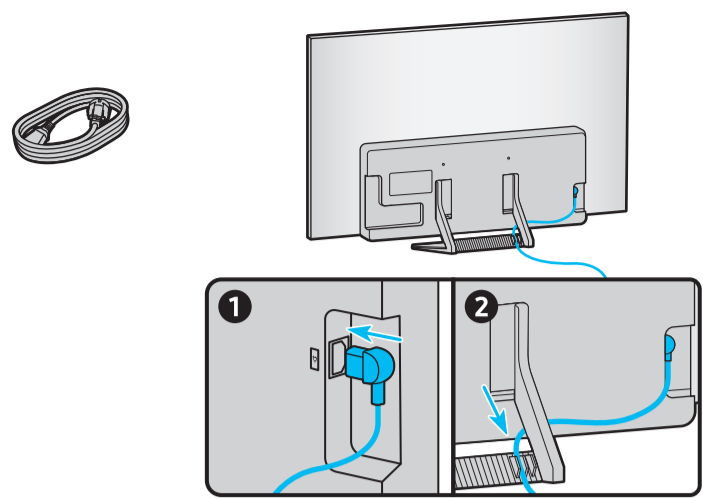

SAMSUNG

Unpacking and Installation Guide

USB	USB ↔	OPTICAL	
ARC	HDMI (eARC)	LAN	
	HDMI	ANT	

Scan this QR code with your smart phone to see helpful videos.

1 **77"**

83"

2

3

4 **77"**

83"

5

6

7

8

9

	A	B	C	D	E	F	G	H
77S9*H	67.7 inches (1718.5 mm)	38.9 inches (987.6 mm)	1.8 inches (44.9 mm)	41.7 inches (1058.6 mm)	14.1 inches (359.0 mm)	76.6 inches	71.4 lbs (32.4 kg)	75.4 lbs (34.2 kg)
83S9*H	72.9 inches (1851.0 mm)	41.8 inches (1062.8 mm)	1.8 inches (44.9 mm)	44.6 inches (1133.7 mm)	14.1 inches (359.0 mm)	82.5 inches	82.9 lbs (37.6 kg)	86.9 lbs (39.4 kg)

*: 0-9, A-Z

	VESA A x B (mm)	C (mm)	D	E x 4	F (mm)	G (inches)	H (inches)	I (inches)
77S9*H	400 x 300	28-30	C + ★	M8	1.25	24.0	26.0	3.1
83S9*H	400 x 300	28-30	C + ★	M8	1.25	26.9	28.6	3.1

*: 0-9, A-Z

★: Wall-Mount Bracket