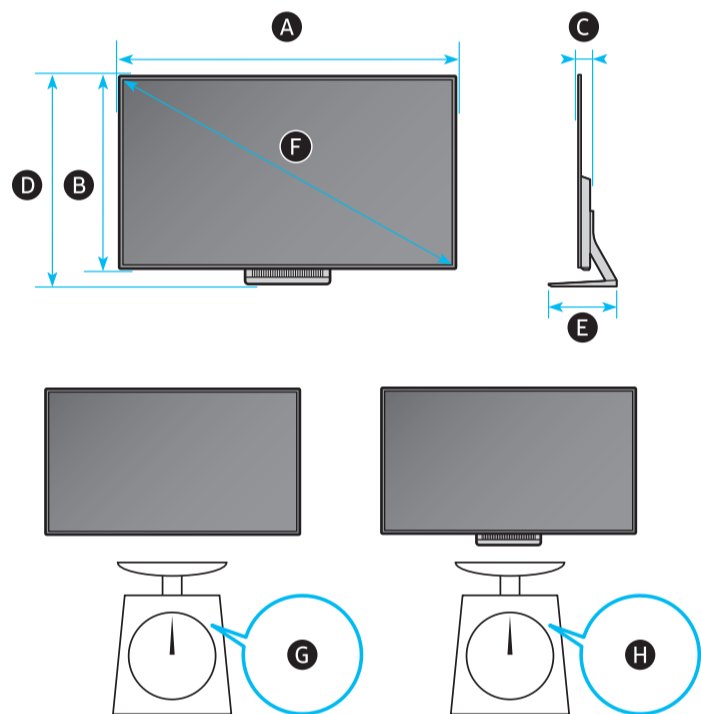

SAMSUNG

Unpacking and Installation Guide

USB	USB ↔	OPTICAL	
ARC	HDMI (eARC)	LAN	
	HDMI	ANT	

Scan this QR code with your smart phone to see helpful videos.

1 **77"**

83"

2

3

4 **77"**

83"

5

6

7

8

9

	A	B	C	D	E	F	G	H
77S9*H	67.7 inches (1718.5 mm)	38.9 inches (987.6 mm)	1.8 inches (44.9 mm)	41.7 inches (1058.6 mm)	14.1 inches (359.0 mm)	76.6 inches	71.4 lbs (32.4 kg)	75.4 lbs (34.2 kg)
83S9*H	72.9 inches (1851.0 mm)	41.8 inches (1062.8 mm)	1.8 inches (44.9 mm)	44.6 inches (1133.7 mm)	14.1 inches (359.0 mm)	82.5 inches	82.9 lbs (37.6 kg)	86.9 lbs (39.4 kg)

*: 0-9, A-Z

	VESA A x B (mm)	C (mm)	D	E x 4	F (mm)	G (inches)	H (inches)	I (inches)
77S9*H	400 x 300	28-30	C + ★	M8	1.25	24.0	26.0	3.1
83S9*H	400 x 300	28-30	C + ★	M8	1.25	26.9	28.6	3.1

*: 0-9, A-Z

★: Wall-Mount Bracket