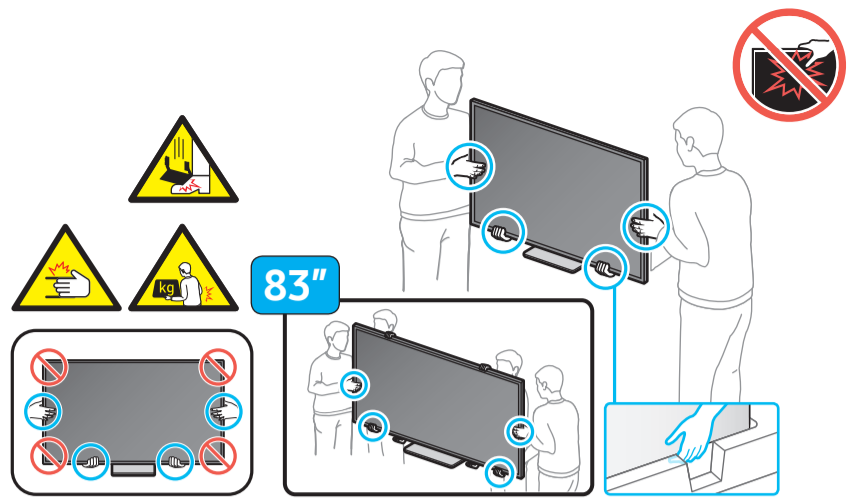

SAMSUNG

Unpacking and Installation Guide

USB	USB ↔	OPTICAL	
ARC	HDMI (eARC)	LAN	
	HDMI	ANT	

Scan this QR code with your smart phone to see helpful videos.

1 **77"**

83"

2

3

4 **77"**

83"

5

6

7

8

9

	A	B	C	D	E	F	G	H
77S9*H	67.7 inches (1718.5 mm)	38.9 inches (987.6 mm)	1.8 inches (44.9 mm)	41.7 inches (1058.6 mm)	14.1 inches (359.0 mm)	76.6 inches	71.4 lbs (32.4 kg)	75.4 lbs (34.2 kg)
83S9*H	72.9 inches (1851.0 mm)	41.8 inches (1062.8 mm)	1.8 inches (44.9 mm)	44.6 inches (1133.7 mm)	14.1 inches (359.0 mm)	82.5 inches	82.9 lbs (37.6 kg)	86.9 lbs (39.4 kg)