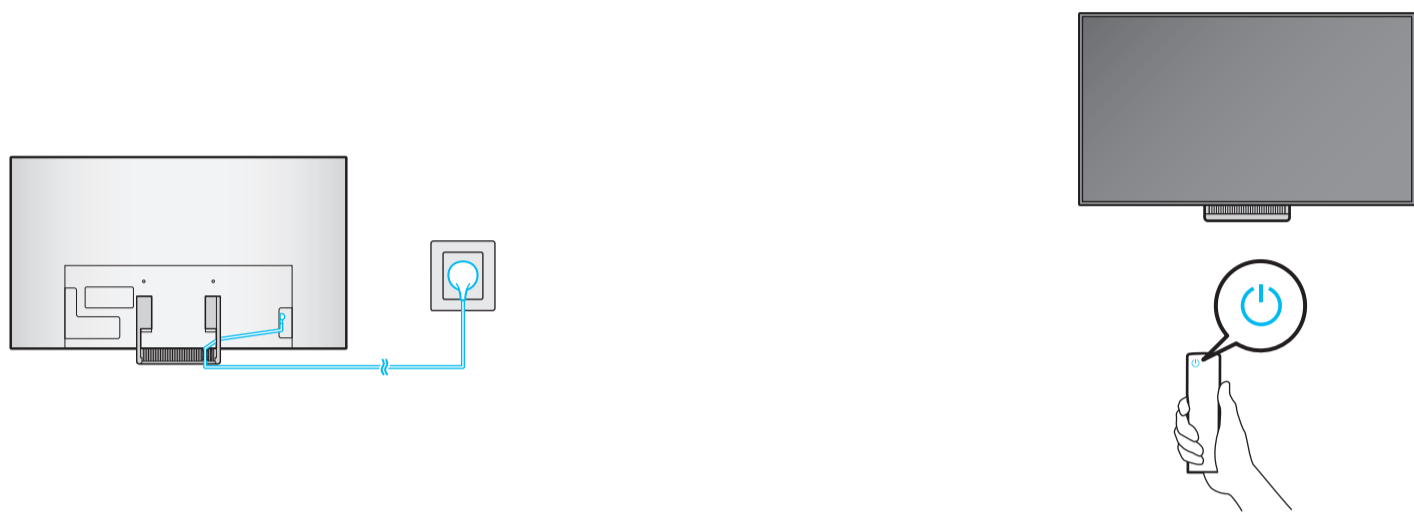

SAMSUNG

Unpacking and Installation Guide

USB	USB ↔	OPTICAL	
ARC	HDMI (eARC)	LAN	
	HDMI	ANT	

Scan this QR code with your smart phone to see helpful videos.

1 **77"**

83"

2

3

4 **77"**

83"

5

6

7

8

9

	A	B	C	D	E	F	G	H
77S9*H	67.7 inches (1718.5 mm)	38.9 inches (987.6 mm)	1.8 inches (44.9 mm)	41.7 inches (1058.6 mm)	14.1 inches (359.0 mm)	76.6 inches	71.4 lbs (32.4 kg)	75.4 lbs (34.2 kg)
83S9*H	72.9 inches (1851.0 mm)	41.8 inches (1062.8 mm)	1.8 inches (44.9 mm)	44.6 inches (1133.7 mm)	14.1 inches (359.0 mm)	82.5 inches	82.9 lbs (37.6 kg)	86.9 lbs (39.4 kg)

*: 0-9, A-Z

	VESA A x B (mm)	C (mm)	D	E x 4	F (mm)	G (inches)	H (inches)	I (inches)
77S9*H	400 x 300	28-30	C + ★	M8	1.25	24.0	26.0	3.1
83S9*H	400 x 300	28-30	C + ★	M8	1.25	26.9	28.6	3.1

*: 0-9, A-Z

★: Wall-Mount Bracket