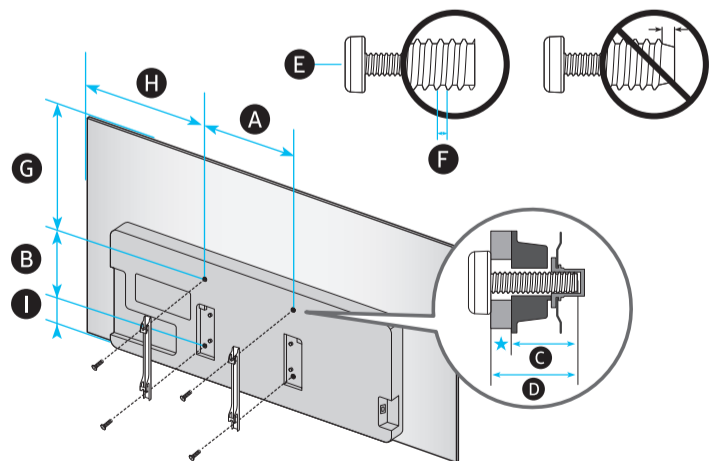

4 **77"**

83"

5

6

7

8

9

	A	B	C	D	E	F	G	H
77S9*H	67.7 inches (1718.5 mm)	38.9 inches (987.6 mm)	1.8 inches (44.9 mm)	41.7 inches (1058.6 mm)	14.1 inches (359.0 mm)	76.6 inches	71.4 lbs (32.4 kg)	75.4 lbs (34.2 kg)
83S9*H	72.9 inches (1851.0 mm)	41.8 inches (1062.8 mm)	1.8 inches (44.9 mm)	44.6 inches (1133.7 mm)	14.1 inches (359.0 mm)	82.5 inches	82.9 lbs (37.6 kg)	86.9 lbs (39.4 kg)

*: 0-9, A-Z

	VESA A x B (mm)	C (mm)	D	E x 4	F (mm)	G (inches)	H (inches)	I (inches)
77S9*H	400 x 300	28-30	C + ★	M8	1.25	24.0	26.0	3.1
83S9*H	400 x 300	28-30	C + ★	M8	1.25	26.9	28.6	3.1

*: 0-9, A-Z

★: Wall-Mount Bracket