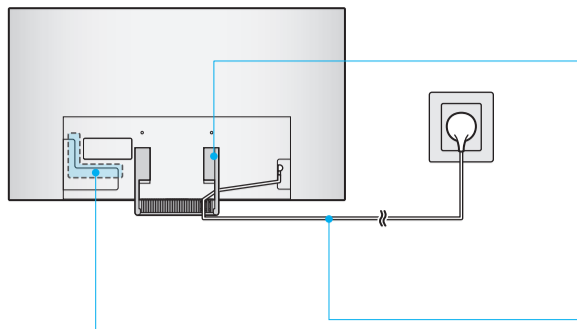

SAMSUNG

Unpacking and Installation Guide

USB	USB ↔	OPTICAL	
ARC	HDMI (eARC)	LAN	
	HDMI	ANT	

Scan this QR code with your smart phone to see helpful videos.

1 **77"**

83"

2

3

4 **77"**

83"

5

6

7

8

9

	A	B	C	D	E	F	G	H
77S9*H	67.7 inches (1718.5 mm)	38.9 inches (987.6 mm)	1.8 inches (44.9 mm)	41.7 inches (1058.6 mm)	14.1 inches (359.0 mm)	76.6 inches	71.4 lbs (32.4 kg)	75.4 lbs (34.2 kg)
83S9*H	72.9 inches (1851.0 mm)	41.8 inches (1062.8 mm)	1.8 inches (44.9 mm)	44.6 inches (1133.7 mm)	14.1 inches (359.0 mm)	82.5 inches	82.9 lbs (37.6 kg)	86.9 lbs (39.4 kg)

*: 0-9, A-Z

	VESA A x B (mm)	C (mm)	D	E x 4	F (mm)	G (inches)	H (inches)	I (inches)
77S9*H	400 x 300	28-30	C + ★	M8	1.25	24.0	26.0	3.1
83S9*H	400 x 300	28-30	C + ★	M8	1.25	26.9	28.6	3.1

*: 0-9, A-Z

★: Wall-Mount Bracket