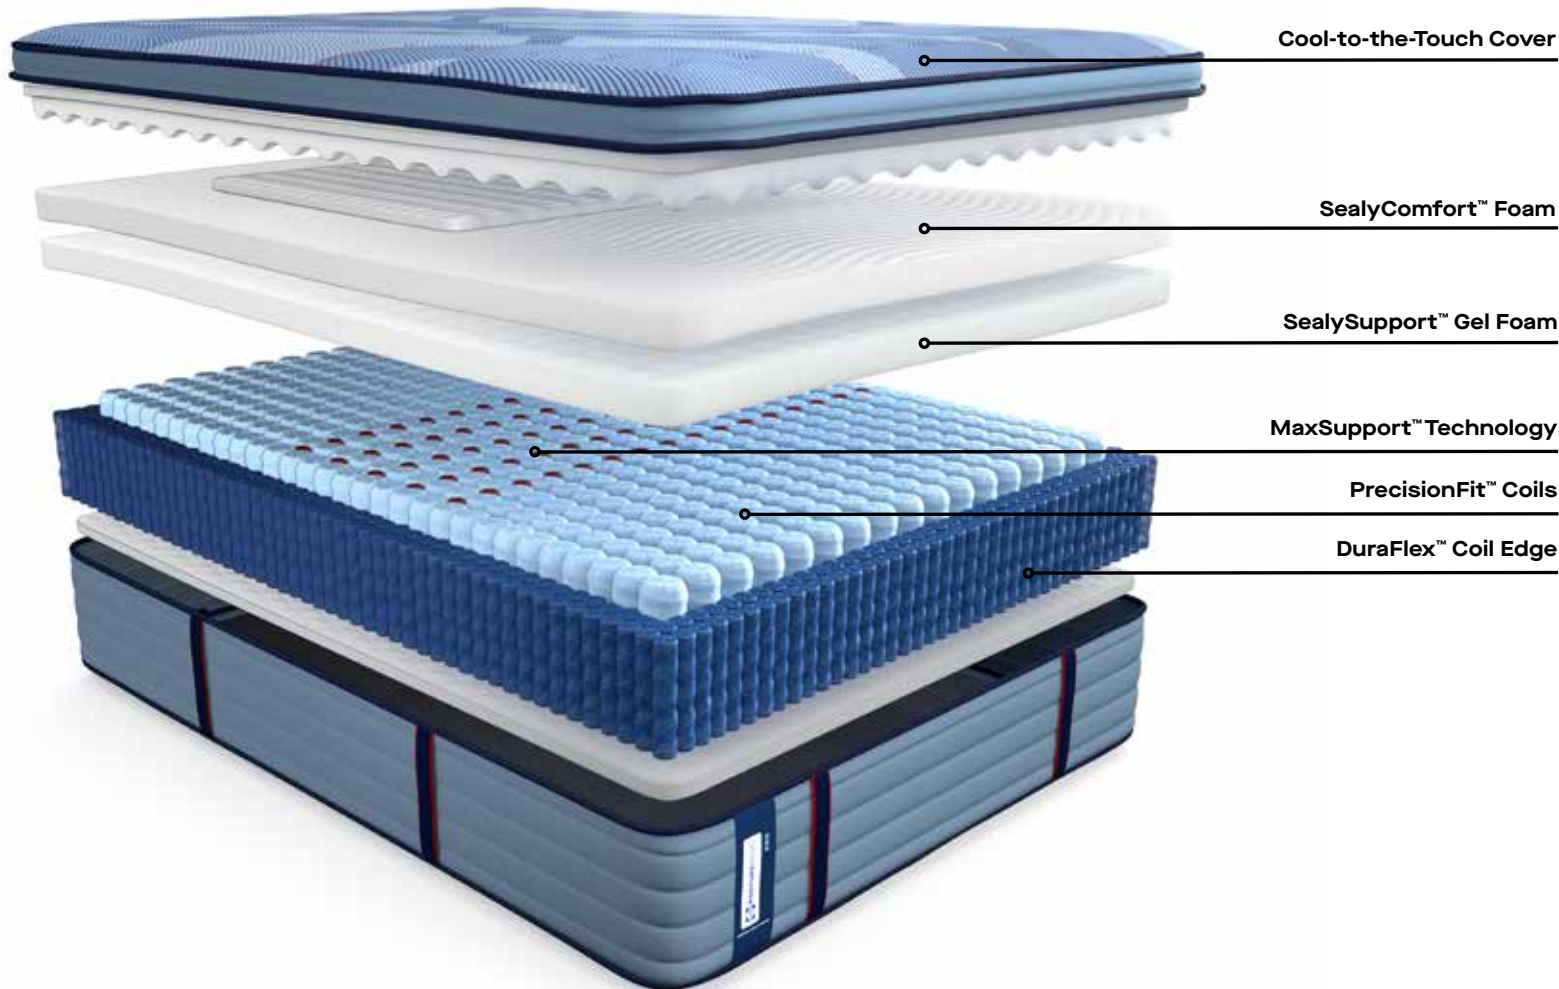

MEDIUM

EURO PILLOW TOP | 15" PROFILE

PRO
CRENSHAW

COVER

Surface-Guard Technology™
+ MoistureProtect™

COOLING

Cool-to-the-Touch Cover

CENTER SUPPORT