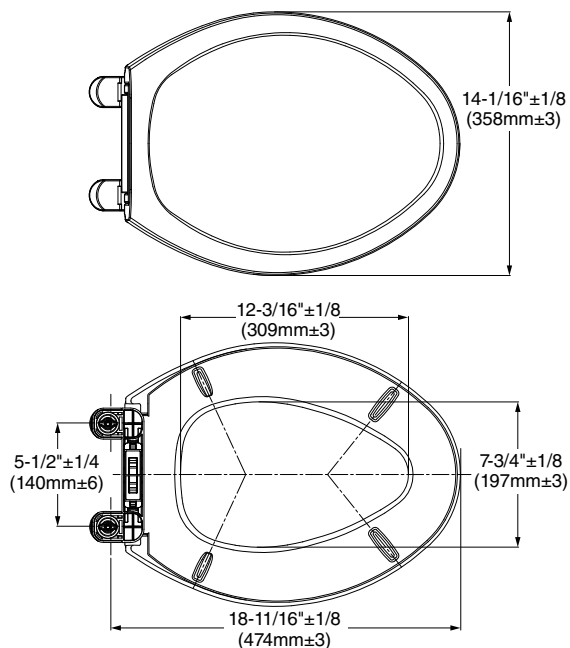

CHAMPION® SLOW-CLOSE TOILET SEATS

- 5321A.65CT Elongated
- 5320B.65CT Round Front

- Slow-close "No Slam" hinge for user's convenience
- Unique Easy Lift off feature allows for quick removal and replacement of seat and cover for easy cleaning of toilet without any tools
- EverClean® Antimicrobial Surface
- Solid plastic seat with cover
- Fits most conventional elongated or round front toilets
- Attractive design coordinates with popular bathroom decor
- Includes bottom-mounting hardware

SHOWN: CONVENIENT SLOW CLOSE FEATURE

To Be Specified:

- Color: 020 White 021 Bone 222 Linen

SHOWN: UNIQUE EASY LIFT OFF FEATURE

1. Installed

2. Open the hinge cover

3. Pull the seat towards you

4. Remove

EVERCLEAN®

5321A.65CT Champion Slow Close
Elongated Toilet Seat

5320B.65CT Champion Slow Close
Round Front Toilet Seat