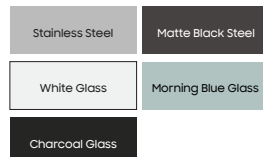

#### Color Customization

Customize the design of your refrigerator with changeable door panels. Choose from a variety of colors and two finishes to create a space that fits your style.

### Available Colors

 Fingerprint Resistant Stainless Steel (shown)

 White Glass

Bespoke Custom Panel-Ready Color Selections

Beverage Zone™

Auto Open Door

### Bespoke Panel Color Selection

Stainless Steel, White Glass, Charcoal Glass, Matte Black Steel, Morning Blue Glass