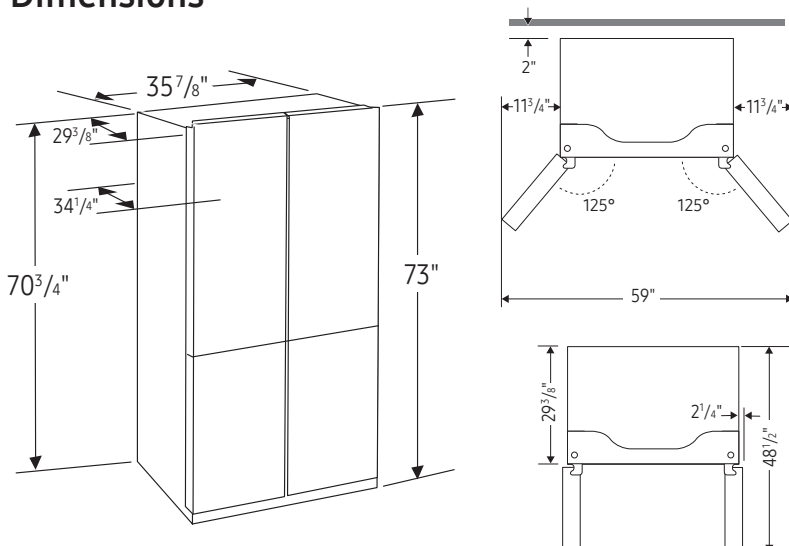

### Installation Specifications

1. Measure the height, width and depth of the opening, making sure to include baseboards, molding tile, countertop overhang, etc. Check to be sure there is enough room to open the door (consider walls, islands or other obstacles when measuring).
2. Refer to illustrations below to determine dimensions.
3. Allow 2.5" of clearance on hinge side of refrigerator when installing next to a wall.
4. Allow 2" minimum clearance at rear for proper air circulation and water/electrical connections. Allow a 3/8" minimum clearance at sides and top for ease of installation.
5. Ensure each door and entryway in the home is wide enough for the refrigerator to be moved through easily.

For optimal usage and ability to open refrigerator doors completely, do not install next to a wall.

Please note: The following dimensions and cutout information is for planning purposes only. For complete installation details, consult manual packed with product or download manual online at [samsung.com](https://www.samsung.com).

### Dimensions

**Total Capacity: 28.6 cu. ft.**

**Refrigerator: 17 cu. ft.**

- 1 Slide-In Shelf, 3 Tempered Glass Spill-Proof Shelves
- 2 Clear Crisper Drawers
- 6 Door Bins with 1 Gallon Door Bin
- LED Lighting