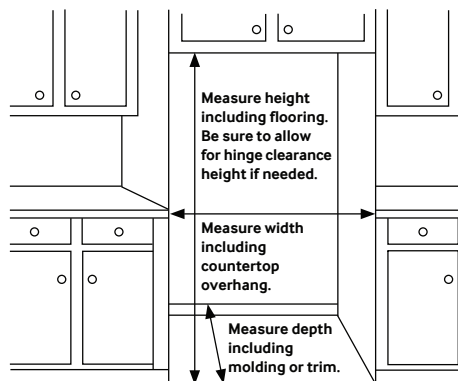

RF29DB9700

SAMSUNG

Bespoke 4-Door Flex™ Refrigerator with Beverage Zone™ and Auto Open Door

Installation Specifications

1. Measure the height, width and depth of the opening, making sure to include baseboards, molding tile, countertop overhang, etc. Check to be sure there is enough room to open the door (consider walls, islands or other obstacles when measuring).
2. Refer to illustrations below to determine dimensions.
3. Allow 2.5" of clearance on hinge side of refrigerator when installing next to a wall.
4. Allow 2" minimum clearance at rear for proper air circulation and water/electrical connections. Allow a 3/8" minimum clearance at sides and top for ease of installation.
5. Ensure each door and entryway in the home is wide enough for the refrigerator to be moved through easily.

For optimal usage and ability to open refrigerator doors completely, do not install next to a wall.

Please note: The following dimensions and cutout information is for planning purposes only. For complete installation details, consult manual packed with product or download manual online at [samsung.com](https://www.samsung.com).