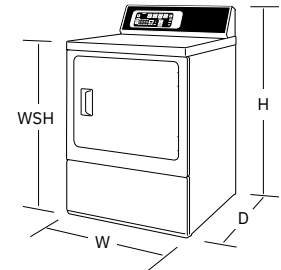

Optional Accessories

Drying Rack – Part # D512082
Directional Exhaust Kit – Part # 528P3

Conversion Kit = Gas to LP – Part # 649P3
Flexible Metal Vent Kit – Part # 521P3

Parts Installation Kits = Gas – Part # D519208
Electric – Part # D519206 (3 wire), D519205 (4 wire)
Steam – Part # D519207