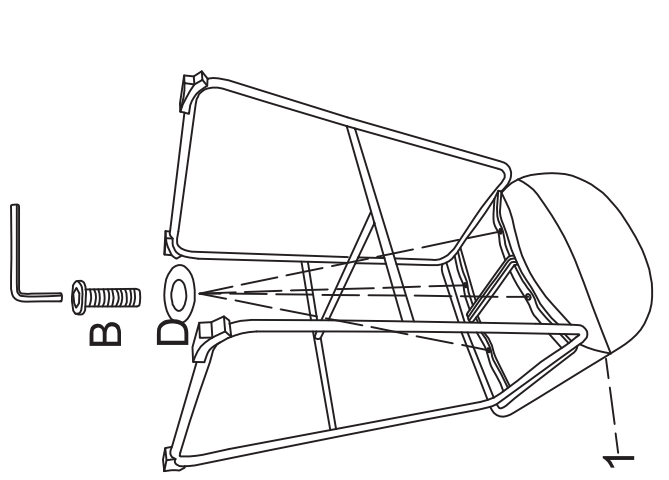

nppd
furniture and more

9300142

LEIGHTON KD PU
COUNTER STOOL

ASSEMBLY
INSTRUCTIONS

HARDWARE

Ax2	Bx8	Cx2	Dx4	Ex1
M8X18MM	M6X25MM	M6	M6	M6

PARTS

1x1		2x1	LEFT
3x1	RIGHT 	4x1	

(1)

(2)

(3)