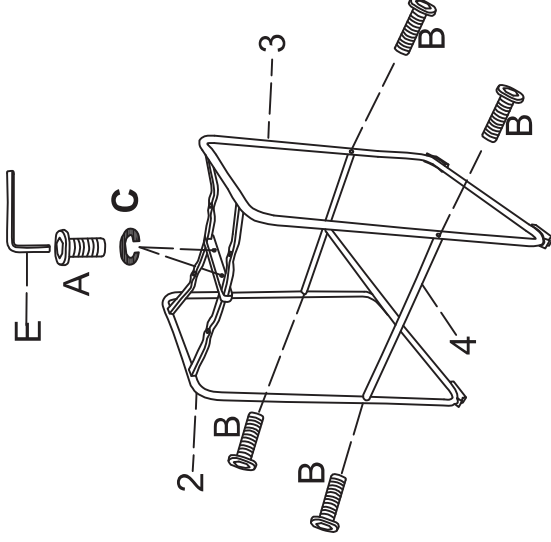

nppd
furniture and more

9300142

LEIGHTON KD PU
COUNTER STOOL

ASSEMBLY
INSTRUCTIONS

HARDWARE

Ax2	Bx8	Cx2	Dx4	Ex1
M8X18MM	M6X25MM	M6	M6	M6

PARTS

1x1		2x1	LEFT
3x1	RIGHT 	4x1	

(1)