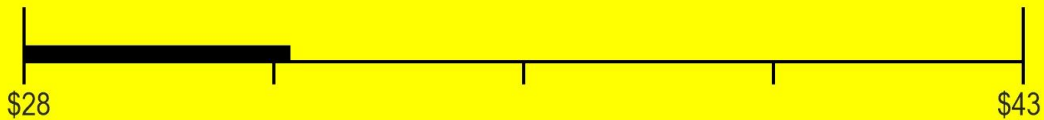

U.S. Government

Federal law prohibits removal of this label before consumer purchase.

ENERGYGUIDE

Dishwasher
Capacity: Standard

Miele, Inc.
Models G 5006, G 5008, G 5051,
G 5056, G 5058, G 5216, G 5266,
G 5268
(any model may be followed
by SC, i, Vi, U, SF or SFP)

Estimated Yearly Energy Cost (when used with an electric water heater)

$32

Cost Range of Similar Models

230 kWh

Estimated Yearly Electricity Use

N/A

Estimated Yearly Energy Cost
(when used with a natural gas water heater)

Your cost will depend on your utility rates and use.

Material-Nr. 11752502

- Cost range based only on standard capacity models.
- Estimated energy cost based on four wash loads a week and a national average electricity cost of 14 cents per kWh and natural gas cost of $1.21 per therm.
- For more information, visit www.ftc.gov/energy.