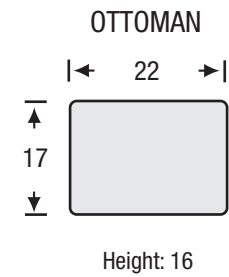

Martin

Chair Collection

The Martin Chair features:

- No Sag Spring System
- Foam and Fibre Seat Cushion
- Tight Back
- Loose Seat Cushion

LEGACY
LEATHER

Martin

Chair Collection

Seat Depth	20
Seat Height	19
Arm Height	24