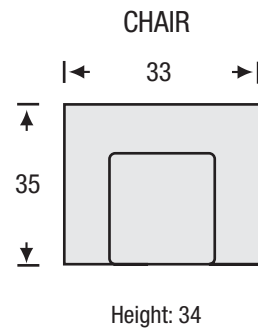

Martin

Chair Collection

The Martin Chair features:

- No Sag Spring System
- Foam and Fibre Seat Cushion
- Tight Back
- Loose Seat Cushion

LEGACY
LEATHER

Martin

Chair Collection

Seat Depth	20
Seat Height	19
Arm Height	24