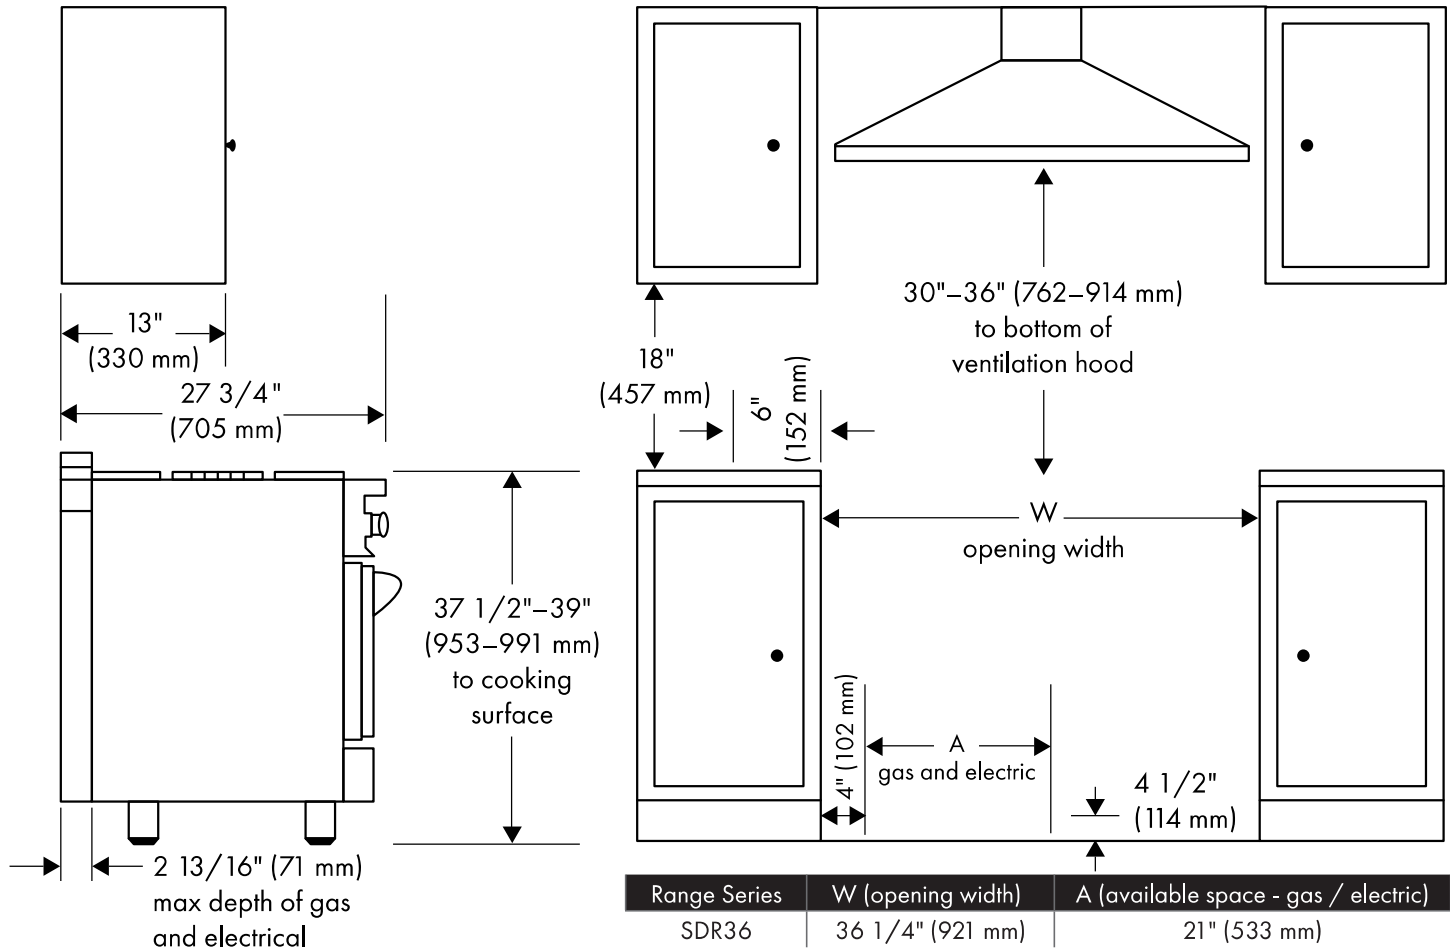

INSTALLATION RESOURCES

Installation / User Manual

[Click Here](#)