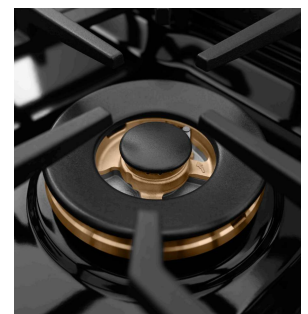

Set of 6 Italian
Brass Burners

STAINLESS STEEL

Stainless Steel	SDR-BR-36
Black Stainless Steel	SDRB-BR-36

SATIN STAINLESS STEEL

Satin Stainless Steel	SDRS-BR-36
Black Satin Stainless Steel	SDRBS-BR-36

* Assembly Required: Colored doors will ship separately

* Assembly Required: Brass burners will ship separately