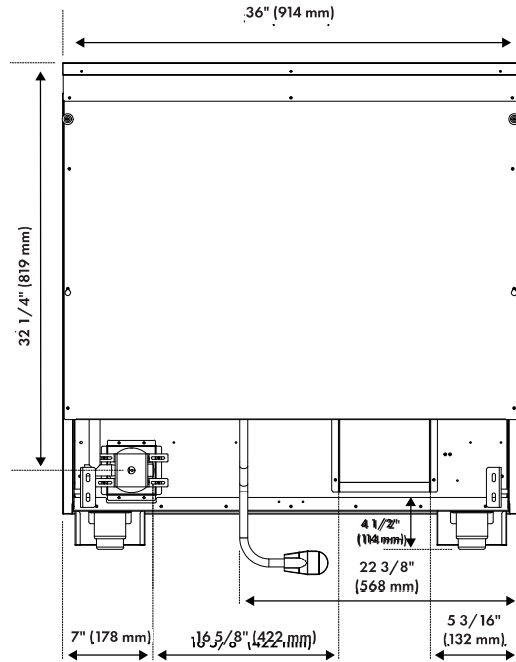

PARAMOUNT RANGE SERIES (SDR)

36 in. 5.2 cu. ft. Dual Fuel Range with 6 Burner Gas Cooktop and Electric Convection Oven

ZLINE
ATTAINABLE LUXURY®

BACK VIEW

INSTALLATION RESOURCES

Installation / User Manual

[Click Here](#)