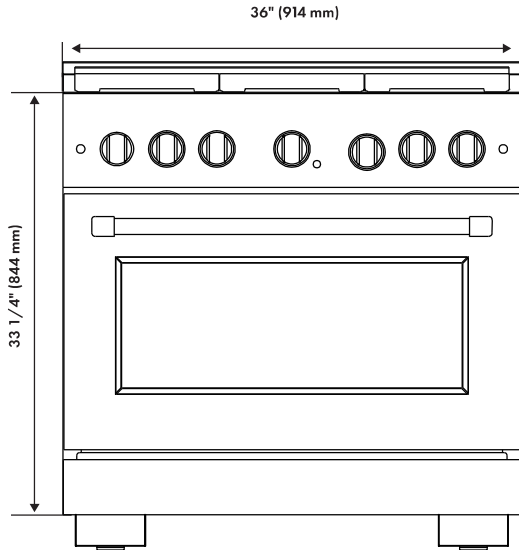

PARAMOUNT RANGE SERIES (SDR)

36 in. 5.2 cu. ft. Dual Fuel Range with 6 Burner Gas Cooktop and Electric Convection Oven

ZLINE
ATTAINABLE LUXURY®

FRONT VIEW