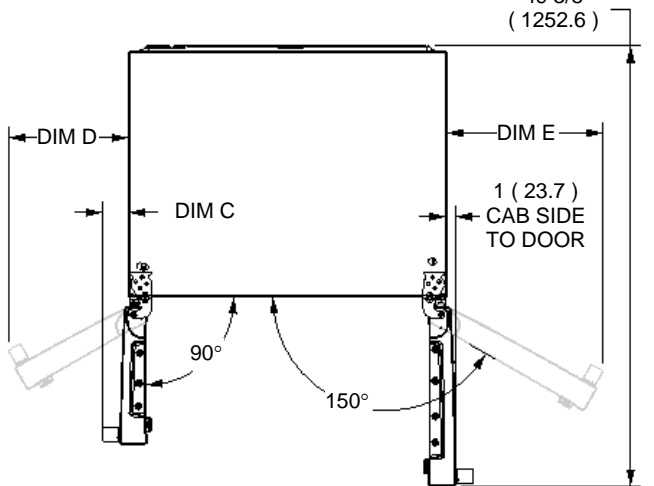

DIMENSION SPECIFICATIONS for: 25 cu. ft. Side by Side Refrigerator/Freezer

W11126832

DIMENSIONS ARE FRACTIONAL INCHES AND MILLIMETERS IN PARENTHESES ()

MINIMUM CABINET OPENING:

WIDTH 36 (914.4) - inside baseboard trim

HEIGHT 69 1/8 (1755.7) - w/ half depth upper cabinets
70 3/8 (1784.3) - w/ full depth upper cabinets

NOTE: Doors indicated by phantom lines in the view above are shown opened to the door stops.

INTERIOR DIMENSIONS

	WIDTH	HEIGHT
REFRIGERATOR COMPARTMENT	17 1/2 (445.5)	58 7/8 (1520)
FREEZER COMPARTMENT	12 1/2 (317)	59 3/8 (1508.3)

TABULATION

HANDLE GROUP	DIM A HANDLE HEIGHT FROM FACE OF DOOR	DIM B MAX OVERALL DEPTH	DIM C (MAXIMUM)	DIM D (MAXIMUM)	DIM E (MAXIMUM)
GROUP 1	2 (51) W10874778	33 5/8 (855.4)	2 7/8 (73.8)	13 3/8 (339.6)	17 (433.2)
GROUP 2	2 (50) W10874779	33 5/8 (854.5)	2 7/8 (73)	13 (329.5)	17 (433.4)
GROUP 3	1 7/8 (48) W10202819	33 5/8 (852.7)	2 3/4 (71)	13 (329.7)	17 (433.6)
GROUP 4	2 1/8 (54.5) W10886627	33 7/8 (859)	3 (77.5)	13 3/8 (338.6)	17 1/2 (442.8)
GROUP 5	2 1/4 (57.5) W10836782	34 (864)	3 1/8 (80)	13 1/8 (334.6)	17 1/4 (438)
GROUP 6	2 3/8 (61.5) W10127803	34 1/8 (866)	3 3/8 (84.6)	13 1/2 (341.2)	17 1/2 (445)

- NOTES:**
- 1) Door opening required to move product (with doors and base grille removed): 29 1/4 in. (741.9 mm)
 - 2) Carton Size: 71 3/4 in. High x 38 1/8 in. Wide x 34 3/4 in. Deep (1820.8 mm) x (967.7 mm) x (882.4 mm)