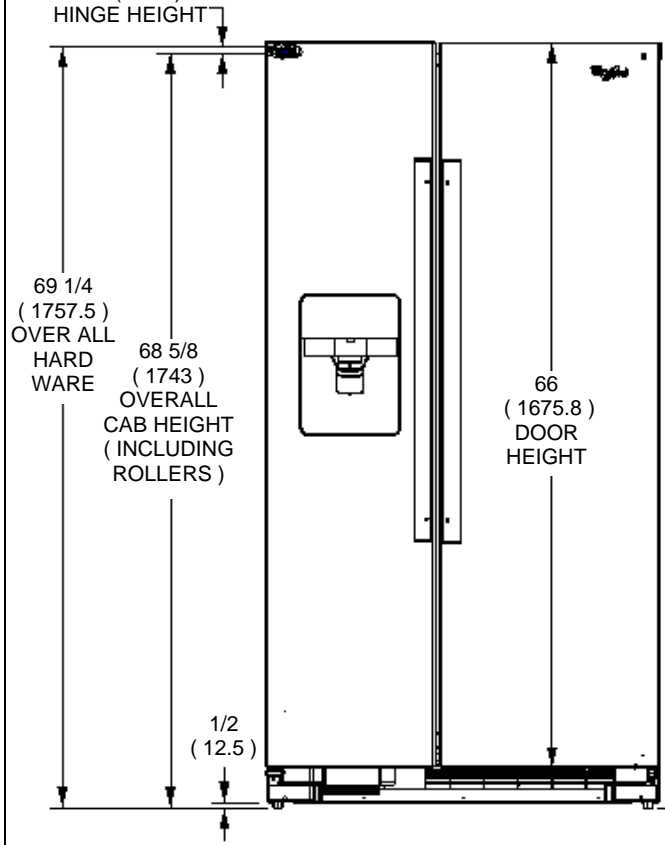

DIMENSION SPECIFICATIONS for: 25 cu. ft. Side by Side Refrigerator/Freezer

W11126832

DIMENSIONS ARE FRACTIONAL INCHES AND MILLIMETERS IN PARENTHESES ()

MINIMUM CABINET OPENING:

WIDTH 36 (914.4) - inside baseboard trim

HEIGHT 69 1/8 (1755.7) - w/ half depth upper cabinets
70 3/8 (1784.3) - w/ full depth upper cabinets

NOTE: Doors indicated by phantom lines in the view above are shown opened to the door stops.

INTERIOR DIMENSIONS

	WIDTH	HEIGHT
REFRIGERATOR COMPARTMENT	17 1/2 (445.5)	58 7/8 (1520)
FREEZER COMPARTMENT	12 1/2 (317)	59 3/8 (1508.3)

TABULATION

HANDLE GROUP	DIM A HANDLE HEIGHT FROM FACE OF DOOR	DIM B MAX OVERALL DEPTH	DIM C (MAXIMUM)	DIM D (MAXIMUM)	DIM E (MAXIMUM)
GROUP 1	2 (51) W10874778	33 5/8 (855.4)	2 7/8 (73.8)	13 3/8 (339.6)	17 (433.2)
GROUP 2	2 (50) W10874779	33 5/8 (854.5)	2 7/8 (73)	13 (329.5)	17 (433.4)
GROUP 3	1 7/8 (48) W10202819	33 5/8 (852.7)	2 3/4 (71)	13 (329.7)	17 (433.6)
GROUP 4	2 1/8 (54.5) W10886627	33 7/8 (859)	3 (77.5)	13 3/8 (338.6)	17 1/2 (442.8)
GROUP 5	2 1/4 (57.5) W10836782	34 (864)	3 1/8 (80)	13 1/8 (334.6)	17 1/4 (438)
GROUP 6	2 3/8 (61.5) W10127803	34 1/8 (866)	3 3/8 (84.6)	13 1/2 (341.2)	17 1/2 (445)

- NOTES:**
- 1) Door opening required to move product (with doors and base grille removed): 29 1/4 in. (741.9 mm)
 - 2) Carton Size: 71 3/4 in. High x 38 1/8 in. Wide x 34 3/4 in. Deep (1820.8 mm) x (967.7 mm) x (882.4 mm)