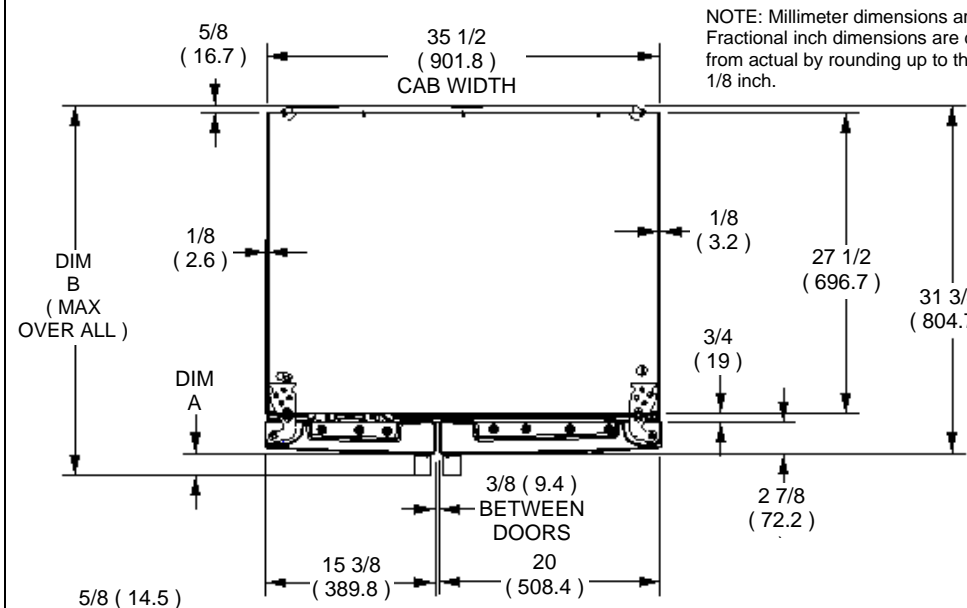

DIMENSION SPECIFICATIONS for: 25 cu. ft. Side by Side Refrigerator/Freezer

W11126832

DIMENSIONS ARE FRACTIONAL INCHES AND MILLIMETERS IN PARENTHESES ()

MINIMUM CABINET OPENING:

WIDTH 36 (914.4) - inside baseboard trim

HEIGHT 69 1/8 (1755.7) - w/ half depth upper cabinets
70 3/8 (1784.3) - w/ full depth upper cabinets

NOTE: Doors indicated by phantom lines in the view above are shown opened to the door stops.

INTERIOR DIMENSIONS

	WIDTH	HEIGHT
REFRIGERATOR COMPARTMENT	17 1/2 (445.5)	58 7/8 (1520)
FREEZER COMPARTMENT	12 1/2 (317)	59 3/8 (1508.3)

TABULATION

HANDLE GROUP	DIM A HANDLE HEIGHT FROM FACE OF DOOR	DIM B MAX OVERALL DEPTH	DIM C (MAXIMUM)	DIM D (MAXIMUM)	DIM E (MAXIMUM)
GROUP 1	2 (51) W10874778	33 5/8 (855.4)	2 7/8 (73.8)	13 3/8 (339.6)	17 (433.2)
GROUP 2	2 (50) W10874779	33 5/8 (854.5)	2 7/8 (73)	13 (329.5)	17 (433.4)
GROUP 3	1 7/8 (48) W10202819	33 5/8 (852.7)	2 3/4 (71)	13 (329.7)	17 (433.6)
GROUP 4	2 1/8 (54.5) W10886627	33 7/8 (859)	3 (77.5)	13 3/8 (338.6)	17 1/2 (442.8)
GROUP 5	2 1/4 (57.5) W10836782	34 (864)	3 1/8 (80)	13 1/8 (334.6)	17 1/4 (438)
GROUP 6	2 3/8 (61.5) W10127803	34 1/8 (866)	3 3/8 (84.6)	13 1/2 (341.2)	17 1/2 (445)

- NOTES:**
- 1) Door opening required to move product (with doors and base grille removed): 29 1/4 in. (741.9 mm)
 - 2) Carton Size: 71 3/4 in. High x 38 1/8 in. Wide x 34 3/4 in. Deep (1820.8 mm) x (967.7 mm) x (882.4 mm)