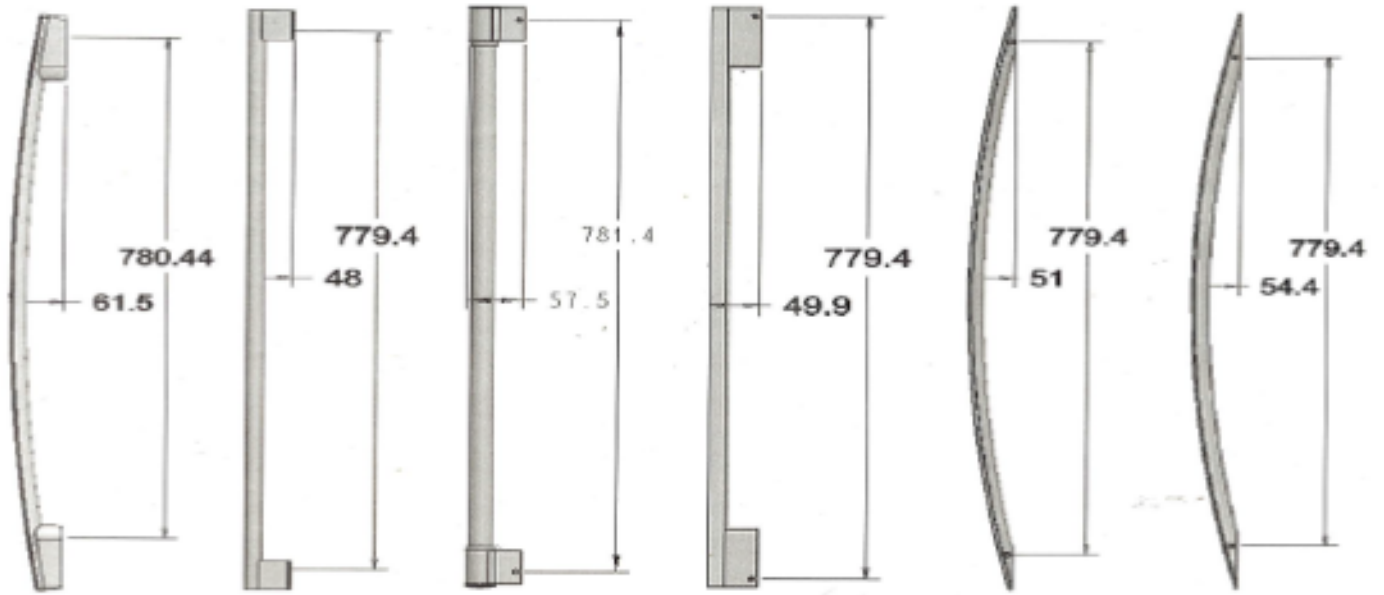

W10127803 W10202819 W10836783 W10874799 W10874798 W10886627

GROUP	NAME	BRAND	PART NUMBER
1	BREATHE	WHIRLPOOL	W10874798
2	ASPIRE	WHIRLPOOL	W10874799
3	NUTID	IKEA	W10202819
4	KPX2	KENMORE	W10886627
5	STRAIGHT	MAYTAG	W10836783
6	MID LENGTH	AMANA	W10227803

REV	CHANGE	EN NO.	DATE	REV	CHANGE	EN NO.	DATE
A	Release W11126832	2106206	29-May-2017				
B	Add Handles Group in sheet 2	2169720	09-Sep-2018