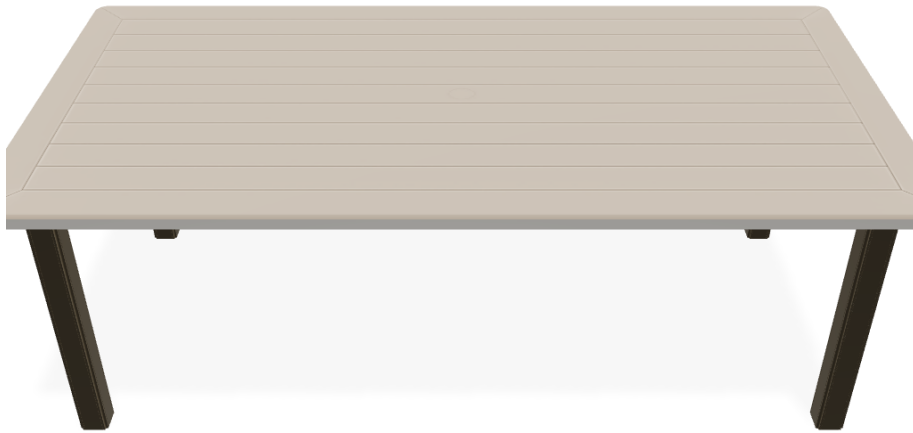

MARINE GRADE POLYMER TOP TABLE 42" X 84" RECTANGULAR DINING HEIGHT TABLE W/ HOLE

Table Top

Item Number	TM66P6S
Frame Type	Marine Grade Polymer
Retail Warranty	3 years
Contract Warranty	3 years
Packaged Weight	93 lbs
Carton Cube	13.8 ft3
UPS-able	No
Assembly Required	Yes
Pack Count	1

Table Base

Item Number	3856LEG
Frame Type	Tubular Aluminum
Retail Warranty	15 years
Contract Warranty	3 years
Overall Height	29 in
Packaged Weight	23 lbs
Product Weight	15.5 lbs
Carton Cube	3.2 ft3
UPS-able	Yes
Assembly Required	Yes
Pack Count	1

Desert MGP w/ Slatted

Snow PC