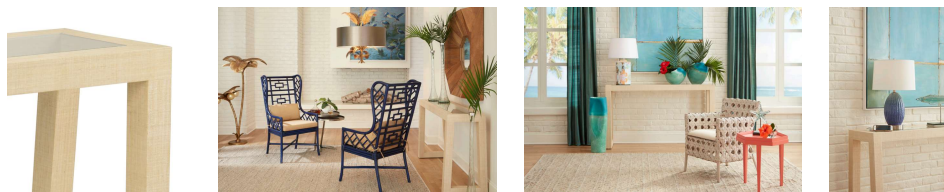

WILDWOOD CHELSEA HOUSE

490317 • Gaston Console - Natural

34h x 60w x 16d

Abaca

Natural/Clear

The Gaston Console is a clean line glass top console wrapped in natural raffia, inspired by the residential interiors of Broward County, Florida. Matching end table (490482) available.