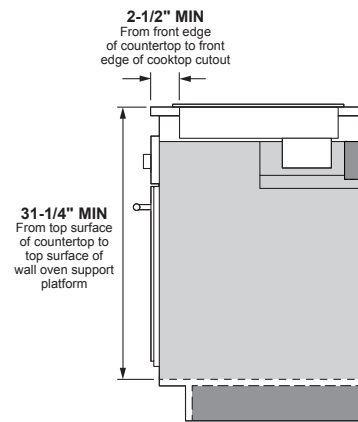

For answers to your Monogram, GE Café™ Series, GE Profile™ Series or GE Appliances product questions, visit our website at geappliances.com or call GE Answer Center® Service, 800.626.2000.