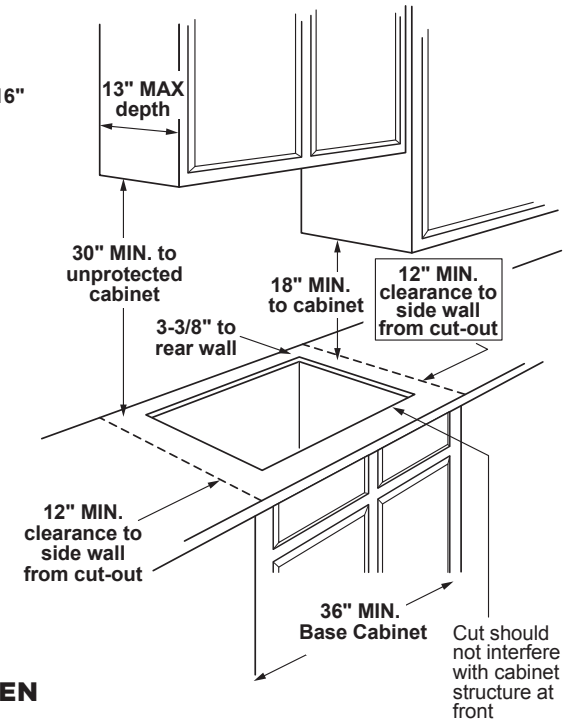

PGP9036SL

GE Profile™ 36" Built-In Tri-Ring Gas Cooktop with 5 Burners and Extra-Large Integrated Griddle

DIMENSIONS AND INSTALLATION INFORMATION

AGA REQUIREMENT: All gas cooktop models require 7/16" free area below cooktop height to combustible material. Requires 18" minimum from countertop to adjacent overhead cabinets.

ELECTRICAL RATING: 120V, 60Hz, 5A

INSTALLATION WITH SINGLE WALL OVEN INFORMATION:

30" Gas Cooktops are approved for use over select GE 27" and 30" Wall Ovens and Warming Drawers. 30" and 36" Gas cooktops are approved for use over select 30" Wall Ovens and Warming Drawers. Refer to cooktop and wall oven/warming drawer installation instructions packed with product for current dimensional data.

INSTALLATION INFORMATION: Before installing, consult installation instructions, packed with product, for current dimensional data.

Dimension and installation information are shown in inches.
*Allow 5-3/4" depth at rear for electrical and gas connections