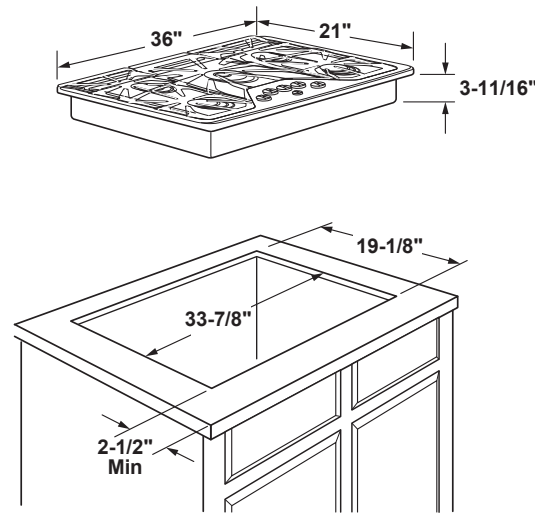

PGP9036SL

GE Profile™ 36" Built-In Tri-Ring Gas Cooktop with 5 Burners and Extra-Large Integrated Griddle

DIMENSIONS AND INSTALLATION INFORMATION

AGA REQUIREMENT: All gas cooktop models require 7/16" free area below cooktop height to combustible material. Requires 18" minimum from countertop to adjacent overhead cabinets.

INSTALLATION INFORMATION: Before installing, consult installation instructions, packed with product, for current dimensional data.

Dimension and installation information are shown in inches.
*Allow 5-3/4" depth at rear for electrical and gas connections