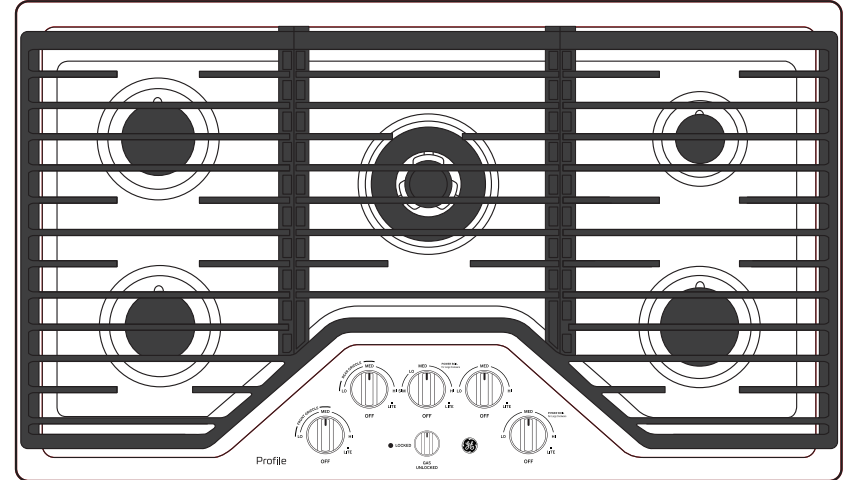

PGP9036SL

GE Profile™ 36" Built-In Tri-Ring Gas Cooktop with 5 Burners and Extra-Large Integrated Griddle

FEATURES AND BENEFITS

18,000-BTU Power Boil Tri-Ring Burner

More cooking, less cookware

Maximize your cooking space

Precision simmer burner

Spend less time cleaning up

Dishwasher-safe grates

White LED backlit heavy-duty knobs

Control lock capability

MAX burner system

Fit Guarantee

Included Griddle – JXGRIDL236

Model PGP9036SLSS – Stainless steel

GUARANTEED FIT

Replacing a similar cooktop from GE Appliances or another brand? GE cooktops are guaranteed for an exact fit or GE Appliances will pay up to $100 toward modifications

Visit geappliances.com for more info