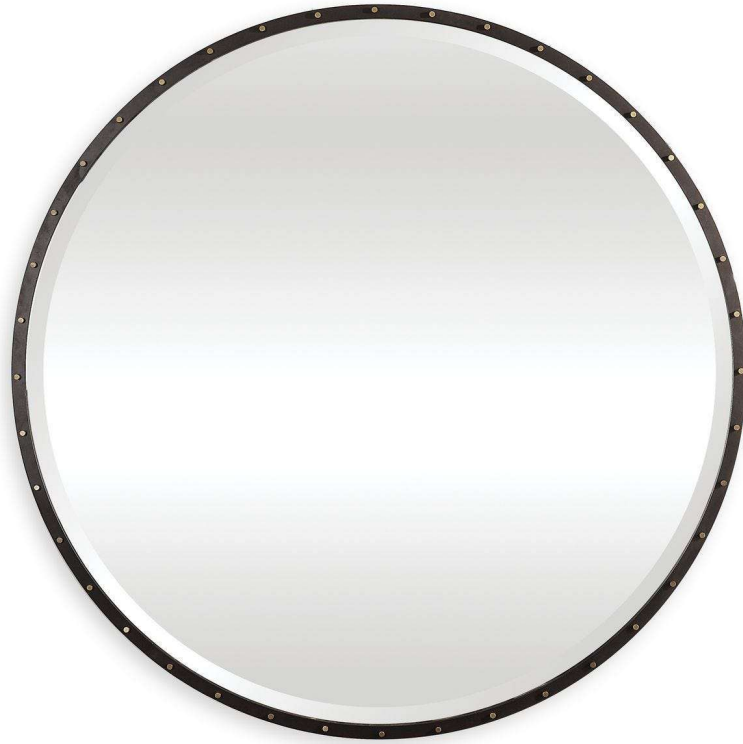

## Benedo Round Mirror

SKU: 09456

This urban industrial design features a delicate but large iron frame, finished in a rustic black, enhanced with exposed, antique gold, smooth screw caps. Mirror has a 1 1/4" bevel.

### Specifications

**Dimensions:** 42 W X 42 H X 2 D (in)

**Weight:** 46 lbs

**Ship via:** Oversize