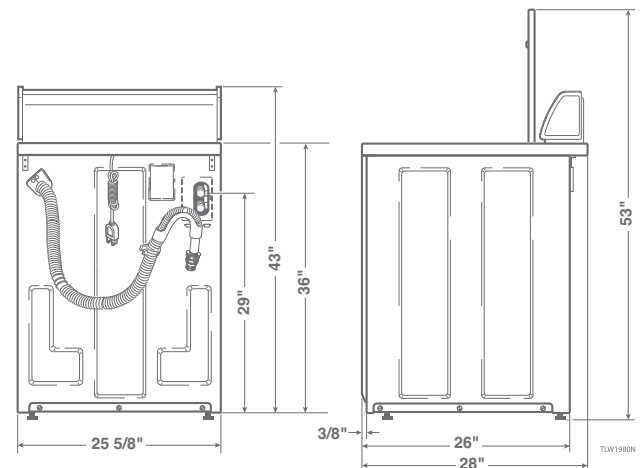

Speed Queen

AR09-200R1