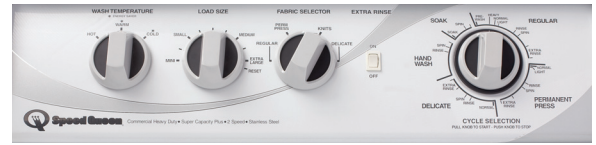

Speed Queen®
Laundry — it's all we do.

Top Load Washers

AWN412
AWN432
AWN542

www.speedqueen.com

Top Load Washer Specifications

Model	AWN412	AWN432	AWN542
Appearance			
Color: White	✓	✓	✓
3.3 cu.ft. Stainless Steel Washtub	✓	✓	✓
Galvanized Metal Washer Cabinet	✓	✓	✓
Flex Vane Agitator	✓	✓	✓
Technical Information			
Tub Volume - cu. ft.	3.3	3.3	3.3
Overall Dimensions - H x W x D	43" x 25 5/8" x 28"	43" x 25 5/8" x 28"	43" x 25 5/8" x 28"
Work Surface Height - in	36"	36"	36"
Approximate Shipping Weight - lb	195	195	195
Electrical Requirements Breaker Size	120V/60 HzAC 15 Amp	120V/60 HzAC 15 Amp	120V/60 HzAC 15 Amp
Motor HP	1/2	1/2	1/2
Performance/Features			
Water Temperature Selections	3	3	3
Spin Speeds - RPM	710/473	710/473	710/473
Motor Speeds	2	2	2
Fill Hoses Included	✓	✓	✓
Automatic Balancing System	✓	✓	✓
Rear Self-Leveling Legs	✓	✓	✓
Porcelain Steel Outer Draintub	✓	✓	✓
Tuff Guard Coated Top	✓	✓	✓
Variable Water Level Selector	✓	✓	✓
Hush Pak	✓	✓	✓
Extra Rinse Option	✓	✓	✓
Bleach Dispenser	✓	✓	✓
Fabric Softener Dispenser	✓	✓	✓
Wash Cycles			
Cycles	8	17	20
Average Water Consumption - Gallons	31.4	31.4	31.4
Agency Approvals	UL	UL	UL

* Limited. See Speed Queen warranty bond for details.

AWN412

2-Speed Motor, 8 Cycles, 3 Water Temperatures

AWN432

2-Speed Motor, 17 Cycles, 3 Water Temperatures, Extra Rinse Option

AWN542 (Shown on front)

2-Speed Motor, 20 Cycles, 3 Water Temperatures, Extra Rinse Option, Fabric Selector Switch