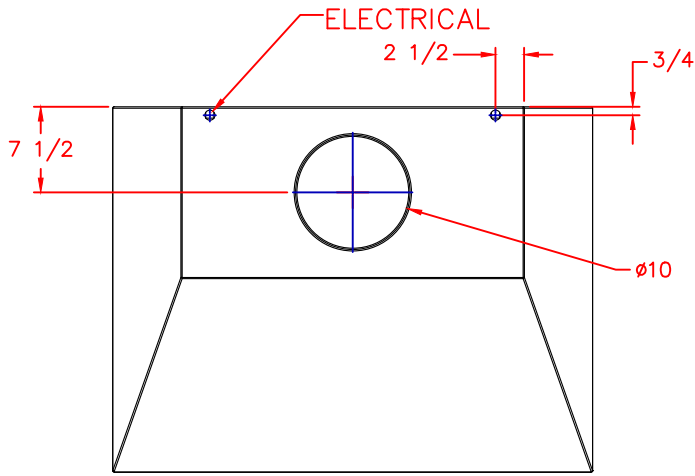

SVH42 SEDONA VENT HOOD 42"

PRODUCT DIMENSIONS

TOP VIEW

FRONT VIEW

SIDE VIEW

CUTOUT DIMENSIONS

3 to 6