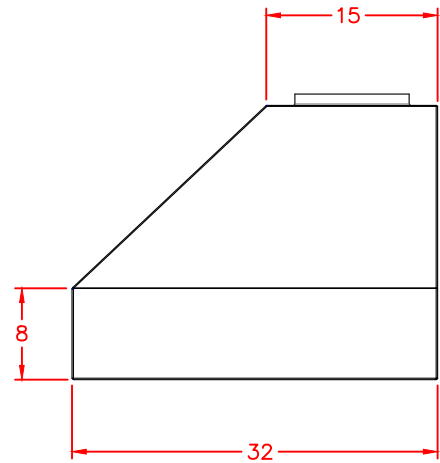

SVH42 SEDONA VENT HOOD 42"

PRODUCT DIMENSIONS

TOP VIEW

FRONT VIEW

SIDE VIEW

CUTOUT DIMENSIONS

3 to 6