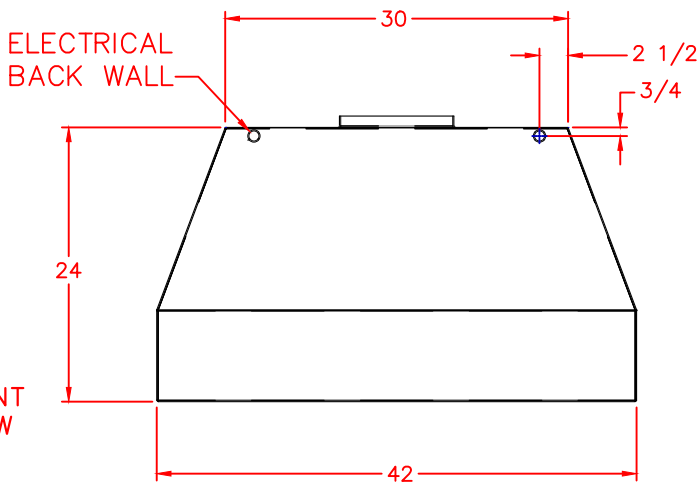

SVH42 SEDONA VENT HOOD 42"

PRODUCT DIMENSIONS

TOP VIEW

FRONT VIEW

SIDE VIEW

CUTOUT DIMENSIONS

3 to 6