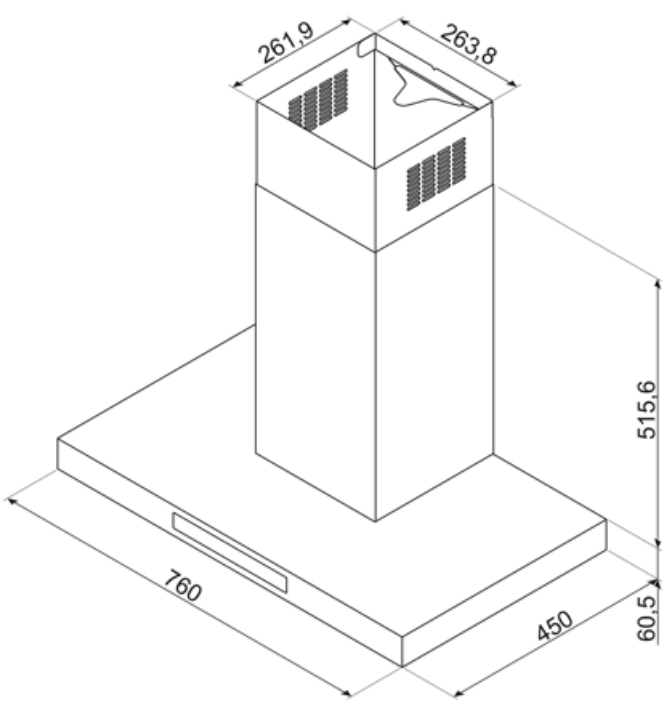

KBTU30X

Product family	Hood
Hood Type	Decorative wall hood
Design	T flat
Extraction	Extraction
Electronic control	Yes
Material	Stainless steel
Type of steel	Brushed
EAN code	8017709351489
Hood width	30 "
Aesthetic	Universale
Colour	Stainless steel
Finishing	Satin
Logo	Embossed

Technical Features

No. of lights	2	No. of filters	3
Light type	LED	Anti-grease filters	Aluminium
Light Power	1.3 W	Filter replacement indicator	Yes
Dimmer mode	Yes	Vent outlet	5 7/8 "
Light color temperature scale (°K)	3000 °K	Minimum distance from GAS hob	750 "
Free outlet maximum capacity	553.5 CFM	Minimum distance from ELECTRIC hob	650 "
Motor power	350 W	Non return valve	Yes

Compatible Accessories

FLT6U

KITCEKBT

Chimney extension, dimensions 261,5 * 260 * 830 mm suitable for T-shape hood KBT* & KBCT*, max height 1380 mm Stainless Steel

Alternative products

KBTU30MW

Colour: Stainless steel