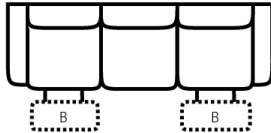

727

Body 1: Leather

All Power Items unless specified feature a Zero Gravity reclining mechanism which has been designed to suspend the body in a neutral position while simultaneously elevating the feet so they are in alignment with the heart, creating an almost weightless sensation allowing for deeper relaxation.

PIECES

Sofa Height: 43" Seat Height: 20" Seat Depth: 21" Arm Height: 26"

SOFAS

51 - Reclining Sofa
L: 89" x D: 42"

52 - Dual Reclining Loveseat
L: 65" x D: 42"

85 - Dual Recl. Cons. Loveseat
L: 79" x D: 42"