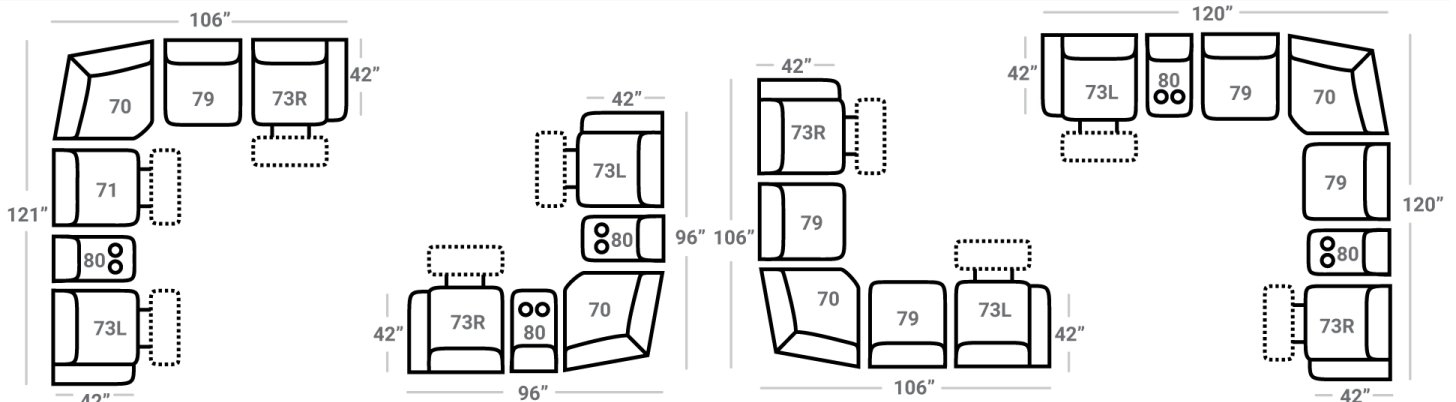

PIECES

Sofa Height: 43" Seat Height: 20" Seat Depth: 21" Arm Height: 26"

SOFAS

51 - Reclining Sofa
L: 89" x D: 42"

52 - Dual Reclining Loveseat
L: 65" x D: 42"

85 - Dual Recl. Cons. Loveseat
L: 79" x D: 42"

2 Power Outlets plus
2 USB outlets available in console.

CHAIRS

53 - Reclining Chair
L: 39" x D: 42"

84 - Rocker Recliner
L: 39" x D: 42"

No Zero Gravity

71 - Armless Recl. Chair
L: 25" x D: 42"

73L - 1 Arm Standard Recliner
L: 33" x D: 42"

80 - Stationary Console
L: 14" x D: 42"

2 Power Outlets plus
2 USB outlets available in
console.

Available Only In B-Featuring Power Adjustable Lumbar Support, Power Headrest & Power Recline

Please see Style 867
for Fabric Options

CONFIGURATIONS

Dimensions are approximate and subject to change.

Printed: 6/8/2025