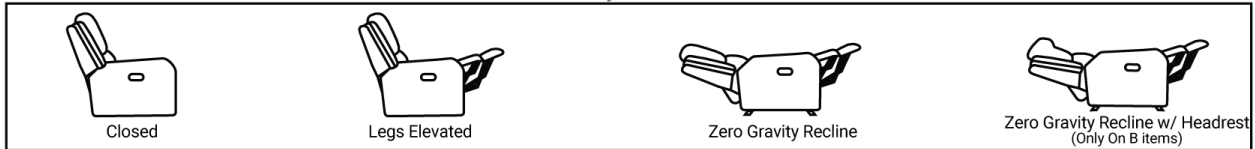

727

Body 1: Leather

All Power Items unless specified feature a Zero Gravity reclining mechanism which has been designed to suspend the body in a neutral position while simultaneously elevating the feet so they are in alignment with the heart, creating an almost weightless sensation allowing for deeper relaxation.

PIECES

Sofa Height: 43" Seat Height: 20" Seat Depth: 21" Arm Height: 26"

SOFAS

51 - Reclining Sofa
L: 89" x D: 42"

52 - Dual Reclining Loveseat
L: 65" x D: 42"

85 - Dual Recl. Cons. Loveseat
L: 79" x D: 42"