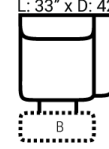

PIECES

Sofa Height: 43" Seat Height: 20" Seat Depth: 21" Arm Height: 26"

SOFAS

51 - Reclining Sofa
L: 89" x D: 42"

52 - Dual Reclining Loveseat
L: 65" x D: 42"

85 - Dual Recl. Cons. Loveseat
L: 79" x D: 42"

2 Power Outlets plus
2 USB outlets available in console.

CHAIRS

53 - Reclining Chair
L: 39" x D: 42"

84 - Rocker Recliner
L: 39" x D: 42"

No Zero Gravity

71 - Armless Recl. Chair
L: 25" x D: 42"

73L - 1 Arm Standard Recliner
L: 33" x D: 42"

73R - 1 Arm Standard Recliner
L: 33" x D: 42"

79 - Armless Std. Stationary Chair
L: 24" x D: 42"

Power Options
are not available on this item

SECTIONALS

70 - Wedge
L: 49" x D: 49"

Power Options
are not available on this item