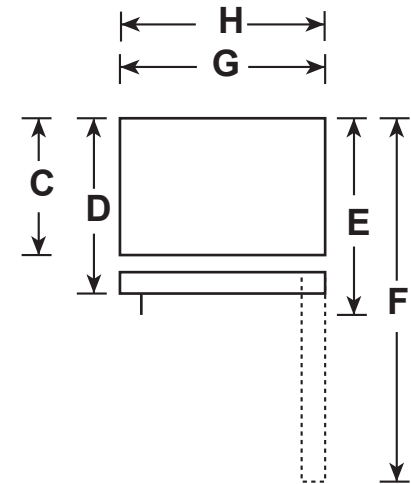

TOP VIEW

For answers to your Monogram, GE Café™, GE Profile™ or GE Appliances product questions, visit our website at geappliances.com or call GE Answer Center® Service, 800.626.2000.

Listed by Underwriters Laboratories

As an ENERGY STAR® partner, GE has determined that this product meets the ENERGY STAR guidelines for energy efficiency.