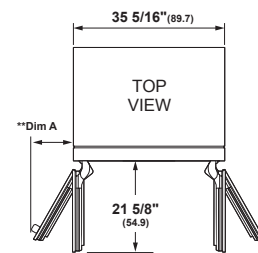

Panels and handles are sold separately.

SPECIFICATIONS

Overall Width	35 3/4" (90.8 cm)
Overall Height	83 7/8" (213 cm)
Overall Depth	24 3/4" (62.9 cm)
Door Clearance	see TOP VIEW **Dim A
Drawer Clearance*	21 9/16" (54.8 cm)
Cutout Width	36" (91.4 cm)
Cutout Height	84" (213.4 cm)
Cutout Depth	25" (63.5 cm)
Net Weight (approx)	550 lbs (250 kg)

⚠ WARNING:

When installing appliance, you must use and follow the product installation instructions. These can be found with unit or on web at monogram.com.

OVERALL DIMENSIONS

*Depth dimension without handle. Statement handle adds 2 9/16" depth. Minimalist handle adds 2 1/8" depth.
**Includes 3/4" door panel

Door Angle	Dim A	
	Door	Handle
90°	2 3/16" (5.6)	6 3/4" (17.1)
115°	10 1/8" (25.7)	14" (35.6)

**Dimensions based on Statement Handle height of 2 9/16" (6.5) and a hand clearance of 2" (5.1).

Dimensions in parentheses are in centimeters unless otherwise noted. Actual product dimensions may vary due to manufacturing tolerances.