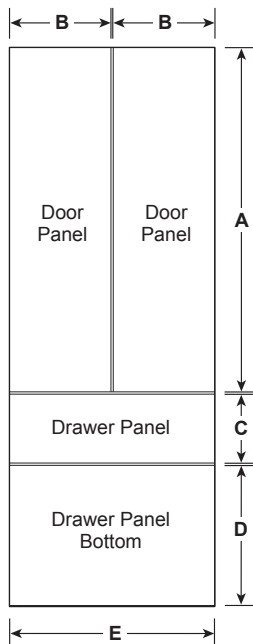

Panels and handles are sold separately.

SPECIFICATIONS

Overall Width	35 3/4" (90.8 cm)
Overall Height	83 7/8" (213 cm)
Overall Depth	24 3/4" (62.9 cm)
Door Clearance	see TOP VIEW **Dim A
Drawer Clearance*	21 9/16" (54.8 cm)
Cutout Width	36" (91.4 cm)
Cutout Height	84" (213.4 cm)
Cutout Depth	25" (63.5 cm)
Net Weight (approx)	550 lbs (250 kg)

⚠ WARNING:

When installing appliance, you must use and follow the product installation instructions. These can be found with unit or on web at monogram.com.

OVERALL DIMENSIONS

*Depth dimension without handle. Statement handle adds 2 9/16" depth. Minimalist handle adds 2 1/8" depth.
**Includes 3/4" door panel

Door Angle	Dim A	
	Door	Handle
90°	2 3/16" (5.6)	6 3/4" (17.1)
115°	10 1/8" (25.7)	14" (35.6)

**Dimensions based on Statement Handle height of 2 9/16" (6.5) and a hand clearance of 2" (5.1).

Dimensions in parentheses are in centimeters unless otherwise noted. Actual product dimensions may vary due to manufacturing tolerances.

SINGLE INSTALLATION

FLUSH 3/4" THICK PANEL DIMENSIONS SINGLE INSTALLATION

PANEL DIMENSIONS

A	B	C	D	E
49 3/8"	17 13/16"	9 11/16"	20 9/16"	35 3/4"

INTEGRATED INSTALLATION

HELPFUL TIPS

☐ A minimum 6" (15.2) finished return matching cabinet exterior recommended on interior on all sides and top at front of opening