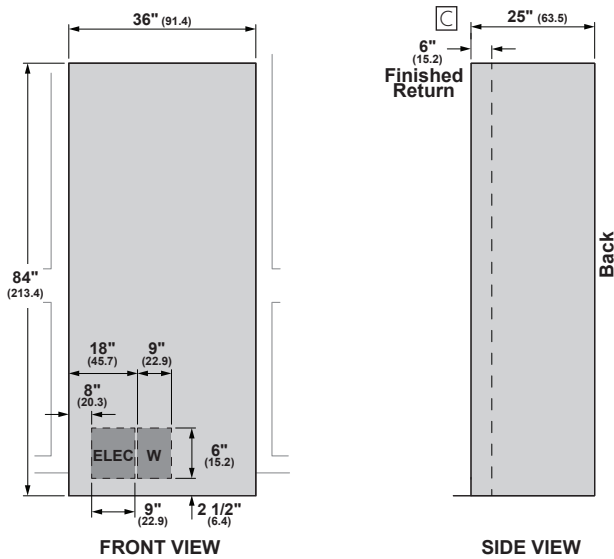

SINGLE INSTALLATION