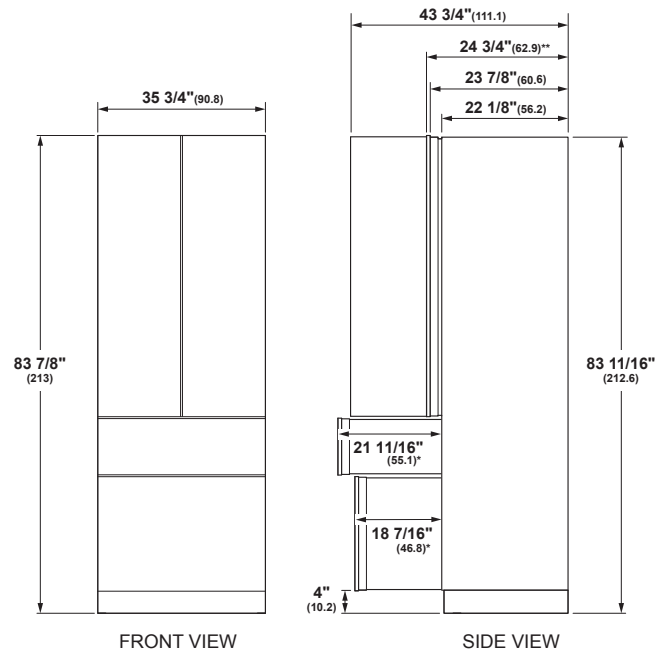

Panels and handles are sold separately.

SPECIFICATIONS

Overall Width	35 3/4" (90.8 cm)
Overall Height	83 7/8" (213 cm)
Overall Depth	24 3/4" (62.9 cm)
Door Clearance	see TOP VIEW **Dim A
Drawer Clearance*	21 9/16" (54.8 cm)
Cutout Width	36" (91.4 cm)
Cutout Height	84" (213.4 cm)
Cutout Depth	25" (63.5 cm)
Net Weight (approx)	550 lbs (250 kg)

⚠ WARNING:

When installing appliance, you must use and follow the product installation instructions. These can be found with unit or on web at monogram.com.

OVERALL DIMENSIONS

*Depth dimension without handle. Statement handle adds 2 9/16" depth. Minimalist handle adds 2 1/8" depth.
**Includes 3/4" door panel

Door Angle	Dim A	
	Door	Handle
90°	2 3/16" (5.6)	6 3/4" (17.1)
115°	10 1/8" (25.7)	14" (35.6)

**Dimensions based on Statement Handle height of 2 9/16" (6.5) and a hand clearance of 2" (5.1).

Dimensions in parentheses are in centimeters unless otherwise noted. Actual product dimensions may vary due to manufacturing tolerances.