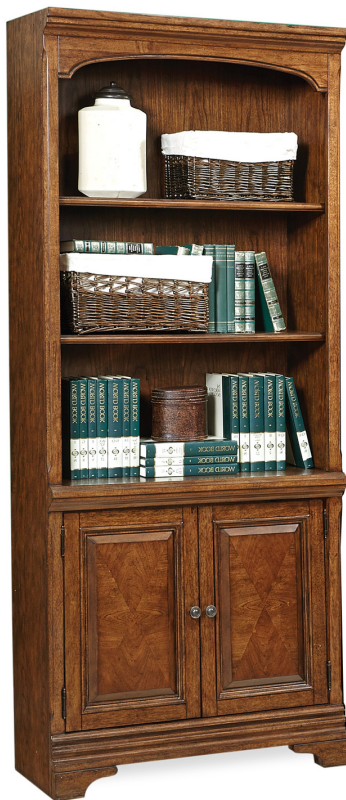

DOOR BOOKCASE

Hawthorne Collection

+ * FINISHES

Brown
Cherry

+ PRODUCT SPECS

Collection

Hawthorne

Category

Office

Style

Traditional

* Color

Cherry

* Finish

Brown Cherry

** Wood Species

Product dimensions include moulding and are rounded up.

+ FEATURES & BENEFITS

This item may not have any flashy features but we still think it's pretty awesome :)