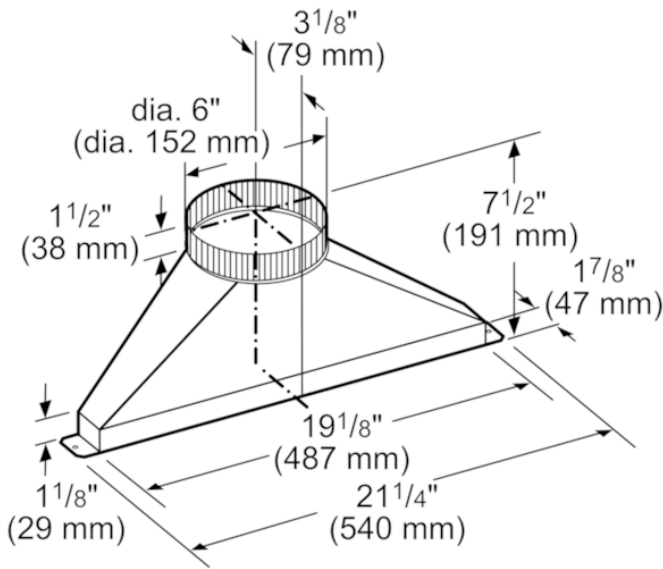

### Design

- Customize The Direction Of Duct Discharge To Be Left, Right, Or Rear
- Rectangular 1-7/8" x 19" Transition To 6" Round
- Ability To Use With Ducting Or Elbows With 6" Round Duct Connection
- Some Blower Positions May Need Deeper Cabinets. See Installation Guide

### Performance

- Ability To Use With DHG6105NUC Inline or DHG6023RUC Remote Blowers

Notes: All height, width and depth dimensions are shown in inches. \*Please refer to installation instructions prior to making cutout. BSH reserves the absolute and unrestricted right to change product materials and specifications, at any time, without notice. Consult the product's installation instructions for final dimensional data and other details. Applicable product warranty can be found in a accompanying product literature or you may contact your account manager for further details.

# 6" Side/Rear Transition for Downdraft HDDSTRAN6

measurements in inches (mm)