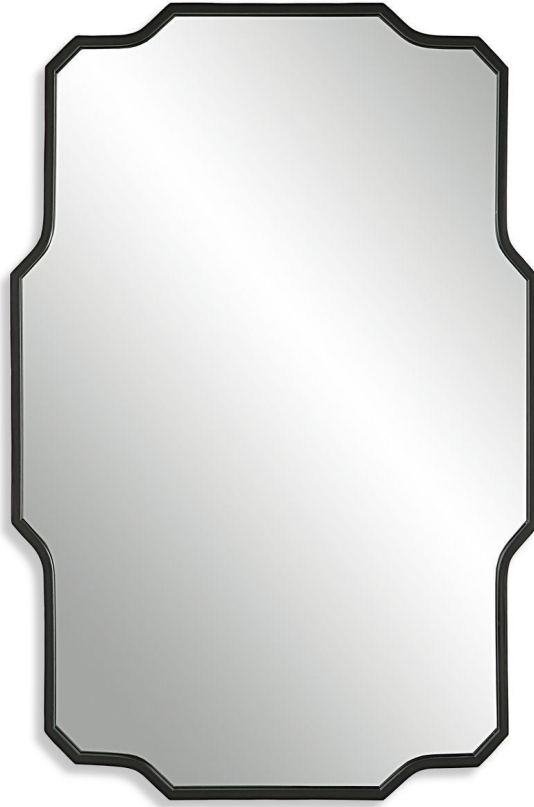

UTTERMOST

Casmus Mirror

SKU: 09753

Inspired by traditional silhouettes, this mirror features an iron frame with linear details married with graceful curves, finished in a contemporary matte black. May be hung horizontal or vertical.

Specifications

Dimensions: 24 W X 36 H X 1 D (in)

Weight: 19 lbs

Ship via: Small Parcel