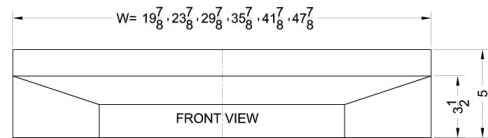

# Shell36W

5" x 36" x 18" (H x W x D)

36" wide shell hood in white

### Product Features:

No electrical components	Shell hoods do not include light or fan
White finish	Black, bisque, and stainless steel shell hoods also available
36 inch width	Designed to match 36 inch ranges; also available in 20, 24, and 30 inch widths
Made in the USA	Solidly constructed for years of use
More sizes available	Additional sizes can be specially ordered (minimums apply)

## Shell36W Specifications:

Overview	
Height of Cabinet	5.0" (13 cm)
Width	36.0" (91 cm)
Depth	18.0" (46 cm)
Cabinet	White
Weight	10.0 lbs. (5 kg)
Shipping Weight	12.0 lbs. (5 kg)
Parts & Labor Warranty	1 Year

MODEL NO.	WIDTH
SHELL20	19 7/8"
SHELL24	23 7/8"
SHELL30	29 7/8"
SHELL36	35 7/8"
SHELL42SS	41 7/8"
SHELL48SS	47 7/8"