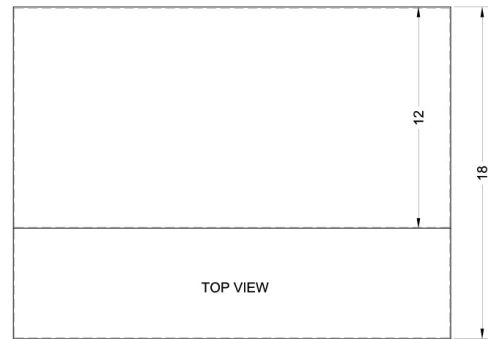

# Shell36W

5" x 36" x 18" (H x W x D)

36" wide shell hood in white

### Highlights:

36" wide shell hood to match 36" ranges

White finish and contemporary styling

Made in the USA

## Shell36W Specifications:

Overview	
Height of Cabinet	5.0" (13 cm)
Width	36.0" (91 cm)
Depth	18.0" (46 cm)
Cabinet	White
Weight	10.0 lbs. (5 kg)
Shipping Weight	12.0 lbs. (5 kg)
Parts & Labor Warranty	1 Year

MODEL NO.	WIDTH
SHELL20	19 7/8"
SHELL24	23 7/8"
SHELL30	29 7/8"
SHELL36	35 7/8"
SHELL42SS	41 7/8"
SHELL48SS	47 7/8"