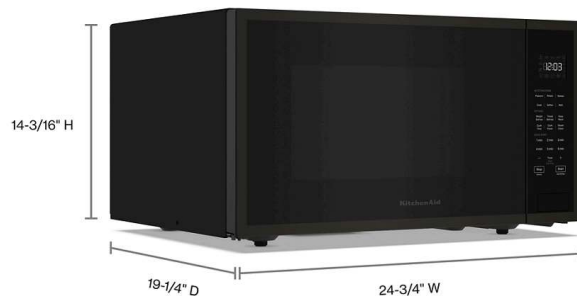

Interior Width

46.83 cm, 18-
219/500 in

Net Weight

21.27 kg, 46-9/10 lbs

Width

62.86 cm, 24-3/4 in

MICROWAVE DETAILS

Door Release

Push Button

Sensor Cooking

Yes

VENTILATION DETAILS

Fan Speed Indicator

No

Night Light