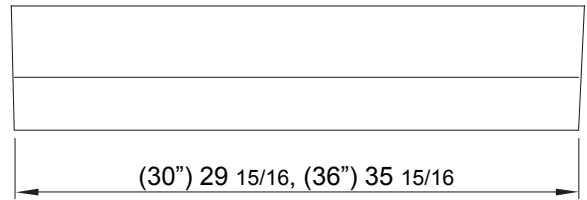

Black

White

Front

Side

Top

**MODEL**

Black	AK1200BB	AK1236BB
White	AK1200BW	AK1236BW
Black Stainless	AK1200BBS	AK1236BBS
Stainless Steel	AK1200BS	AK1236BS

<b>Size</b>	30" (29-15/16")	36" (35-15/16")
<b>Blower CFM (Min. - Max.)</b>	175 - 400	175 - 400
<b>Sones (Min. - Max.)</b>	1.9 - 4.5	1.9 - 4.5