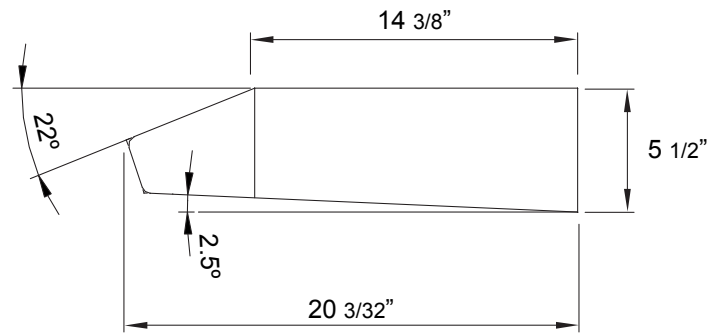

Black

White

Front

Side

Top

**MODEL**

Black	AK1200BB	AK1236BB
White	AK1200BW	AK1236BW
Black Stainless	AK1200BBS	AK1236BBS
Stainless Steel	AK1200BS	AK1236BS

<b>Size</b>	30" (29-15/16")	36" (35-15/16")
<b>Blower CFM (Min. - Max.)</b>	175 - 400	175 - 400
<b>Sones (Min. - Max.)</b>	1.9 - 4.5	1.9 - 4.5

**DUCT SPECIFICATIONS**

<b>Vertical Internal Blower</b>	3-1/4" x 10"	3-1/4" x 10"
<b>Horizontal Internal Blower</b>	3-1/4" x 10"	3-1/4" x 10"
<b>AC POWER</b>	120V, 60Hz at Max. 0.8A	120V, 60Hz at Max. 0.8A