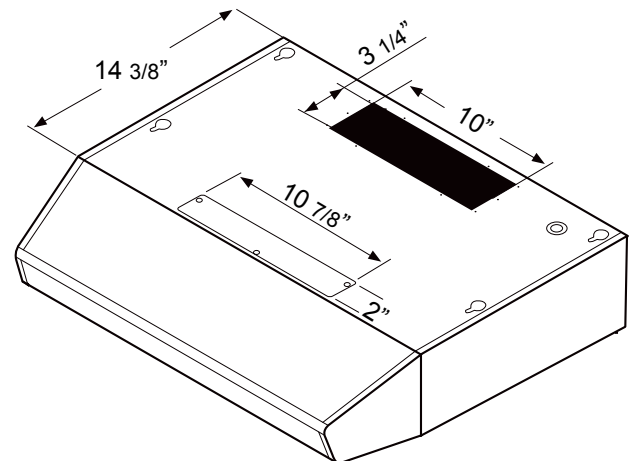

Black

White

Front

Side

Top

**MODEL**

Black	AK1200BB	AK1236BB
White	AK1200BW	AK1236BW
Black Stainless	AK1200BBS	AK1236BBS
Stainless Steel	AK1200BS	AK1236BS

<b>Size</b>	30" (29-15/16")	36" (35-15/16")
<b>Blower CFM (Min. - Max.)</b>	175 - 400	175 - 400
<b>Sones (Min. - Max.)</b>	1.9 - 4.5	1.9 - 4.5

**DUCT SPECIFICATIONS**

<b>Vertical Internal Blower</b>	3-1/4" x 10"	3-1/4" x 10"
<b>Horizontal Internal Blower</b>	3-1/4" x 10"	3-1/4" x 10"
<b>AC POWER</b>	120V, 60Hz at Max. 0.8A	120V, 60Hz at Max. 0.8A