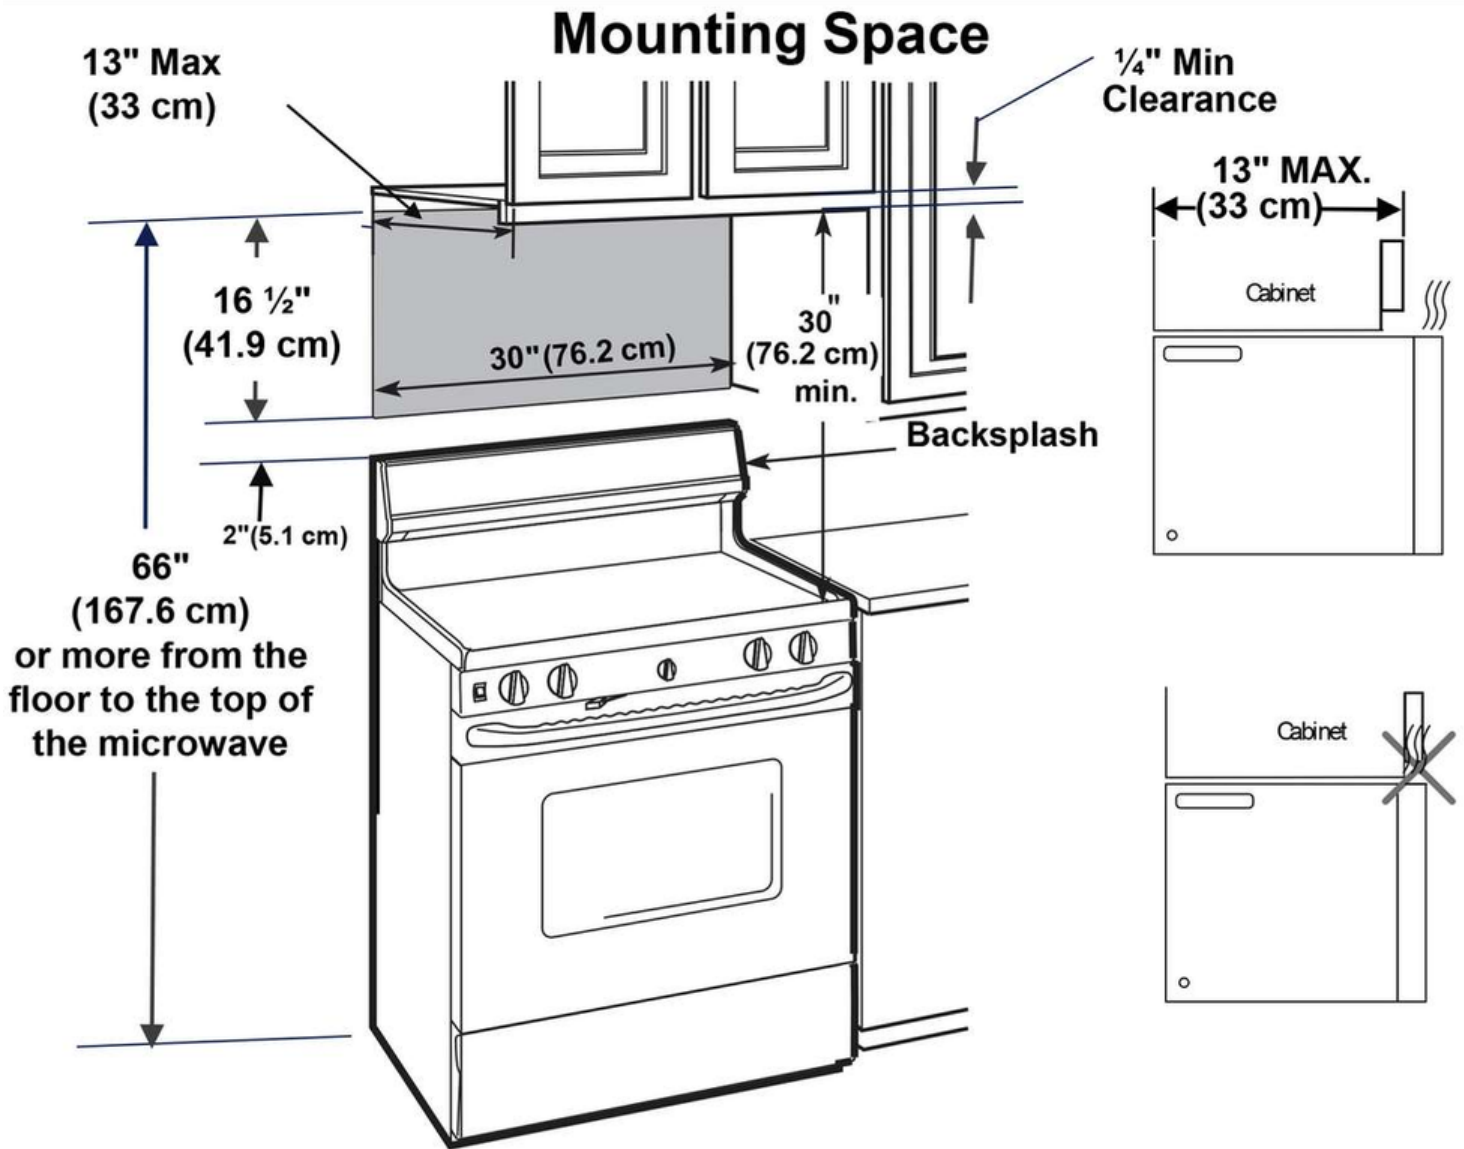

Frigidaire

1.8 Cu. Ft. Over-The-Range Microwave

FMOW1852AS

Version : 03/22

Note: For planning purposes only. Always consult local and national electric, gas and plumbing codes.

Refer to Product Installation Guide for detailed installation instructions on the web at frigidaire.com / frigidaire.ca

Specifications subject to change. Accessories information available on the web at frigidaire.com / frigidaire.ca

USA • 10200 David Taylor Drive • Charlotte, NC 28262 • 1-800-FRIGIDAIRE • frigidaire.com

CANADA • 5855 Terry Fox Way • Mississauga, ON L5V 3E4 • 1-800-265-8352 • frigidaire.ca