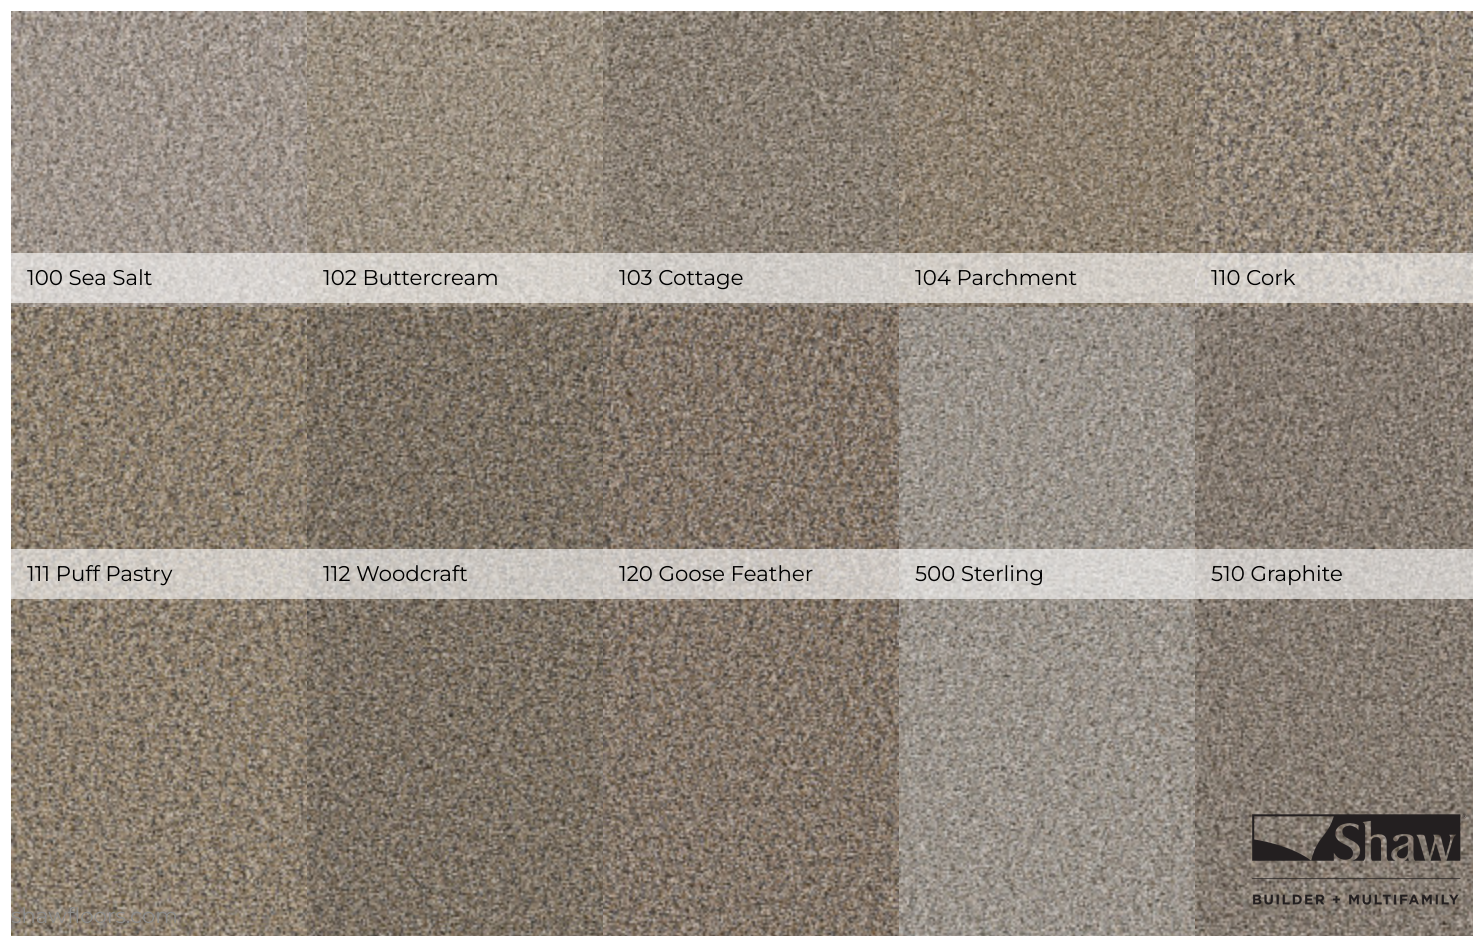

510 Graphite

	US Units	Metric Units
Style Number	5E665	
Product Type	Broadloom	
Collection	Simply The Best	
Description	Texture	
Fiber	100% PET Polyester	
Dye Method	Continuous Dyed	
ColorGuard	Yes	
Primary Backing	Polypropylene	
Secondary Backing	Classicbac	
Product Size	12 ft	3.66 m
Face Weight	37 oz/yd ²	1254.5 g/m ²
Finished Pile Thickness	0.78 in	19.81 mm
Gauge	5/16 in	12.6 per 10 cm
Tufts	8.6 per in	34 per 10 cm
Density	1708 oz/yd ³	0.063 g/cm ³
Twist Information	0	
Number of Colors	12	
Pill Test	Pass	
Durability Rating	3.25	
Warranty	Shaw 15 Year Warranty	
Environmental	CRI Certification (GLP8078)	

Colors

520 Nantucket

521 Jamestown