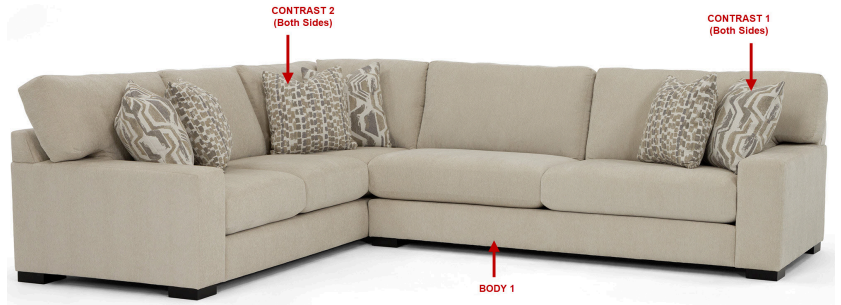

574 think LOCAL

www.stantonsofas.com

Body 1: All Body Fabric – Contrast 1 : Both Sides of Pilliows – Contrast 2 : Both Sides of Pilliows

PIECES

Sofa Height : 36" Seat Height: 19" Seat Depth: 24" Arm Height: 23"

SOFAS

<p>01 - Sofa L: 96" x D: 40"</p>	<p>02 - Loveseat L: 72" x D: 40"</p>	<p>05 - Chair 1/2 L: 48" x D: 40"</p>	<p>44 - Double Chair L: 63" x D: 40"</p>	<p>81 - Lg. Sofa L: 99" x D: 40"</p>	<p>33 - Sofa Chaise 97 - Sofa Chaise w/ Storage L: 99" x D: 67"</p> <p>Sofa Chaise cushions are reversible and can be moved with the ottoman to the opposite side</p>
---	---	--	---	---	---

SECTIONALS

<p>10L - Tux Sofa* L: 103" x D: 40"</p>	<p>11L - 1 Arm Sofa* L: 90" x D: 40"</p>	<p>32 - Armless Sofa L: 81" x D: 40"</p>	<p>45R - 1 Arm Sofa Chaise* 50R - 1 Arm Sofa Chaise w/ Storage* L: 90" x D: 67"</p> <p>Sectional Chaise cushions are reversible and can be moved w/ the ottoman to other sectional pieces with arms</p>		
<p>95L - Tux Love* L: 76" x D: 40"</p>	<p>20L - 1 Arm Sofa* L: 88" x D: 40"</p>	<p>12R - 1 Arm Loveseat* L: 63" x D: 40"</p>	<p>31 - Armless Love L: 54" x D: 40"</p>		
<p>17 - Corner Chair L: 40" x D: 40"</p>	<p>18 - Armless Chair L: 27" x D: 40"</p>	<p>21L - 1 Arm Chaise* L: 36" x D: 67"</p>	<p>24R - 1 Arm Chair* L: 36" x D: 40"</p>	<p>41 - Corner Wedge L: 54" x D: 54"</p>	<p>75R - 1 Arm Angle Cuddler* L: 71" x D: 71"</p>

* Available in both Left and Right configurations

CONFIGURATIONS

Dimensions are approximate and subject to change.

Printed: 3/6/2025