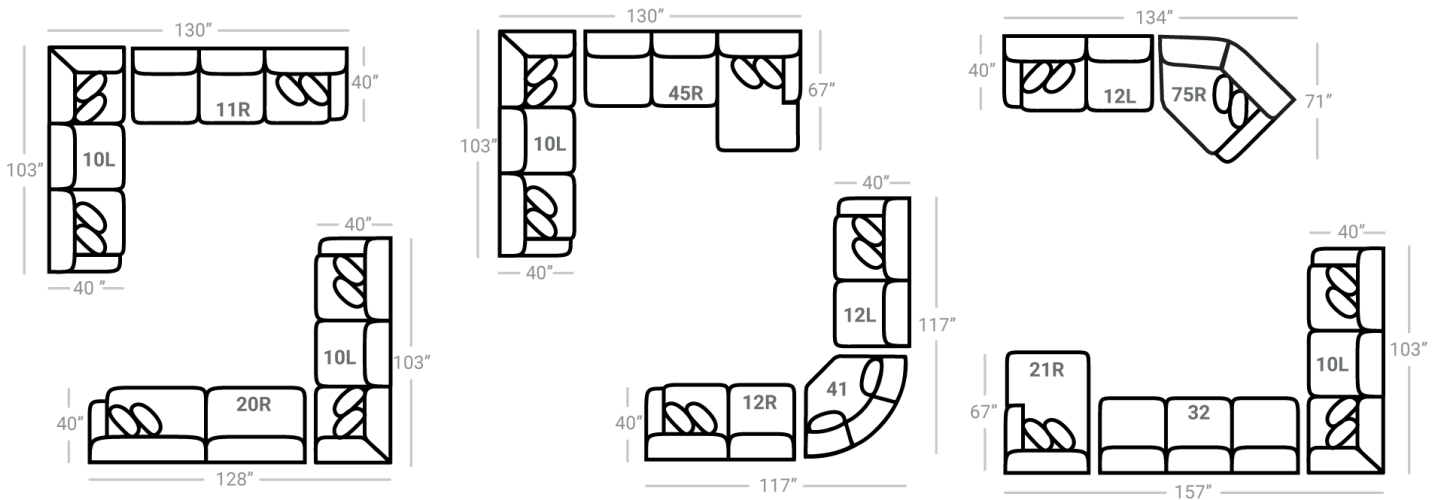

CONFIGURATIONS

Dimensions are approximate and subject to change.

Printed: 3/6/2025