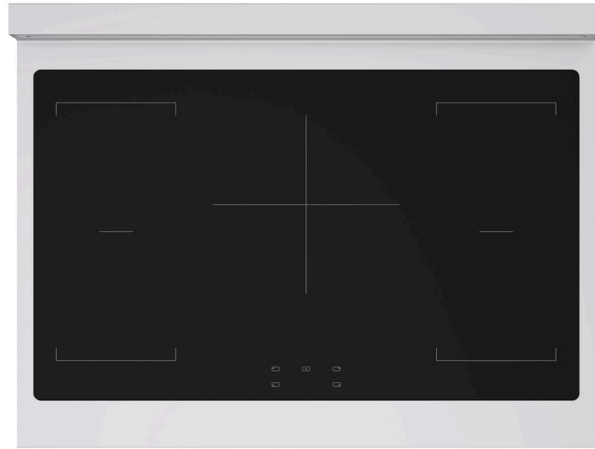

5 Flexible Cooking Zones - Five heating elements deliver ideal versatility when accommodating cookware of multiple sizes, with the largest burner designed to support stock pots, woks, and pans up to 11 in. wide

POWER / RATINGS

Amps	50A
Voltage	240V

CERTIFICATIONS

ETL Listed

ZLINE Autograph Edition 36 in. 5.2 cu. ft. Paramount Induction Range with 5 Element Cooktop and Electric Convection Oven in Stainless Steel with Polished Gold Accents (SINRZ-36-G)

ZLINE
ATTAINABLE LUXURY™

SPECIFICATIONS IN-DEPTH

GENERAL PROPERTIES

SKU	SINRZ-36-G
Finish	Stainless Steel
Control Type	Manual Front Control
Convection	Yes
Fuel Type	Convection Electric Oven- Induction Cooktop
Mount Type	Free Standing
Number of Racks	2
Oven Lighting	Halogen
Self-Clean	No
Timer	No
Total Wattage	11600