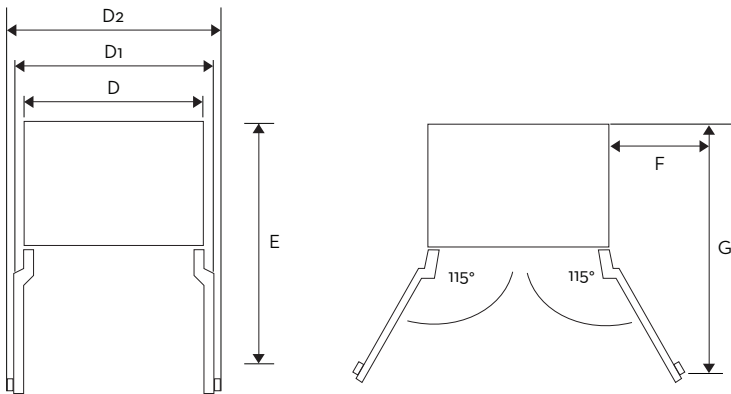

42-Inch French Door Refrigerator

\$9,999

dacor

Appliance Dimensions

A - WIDTH (IN/MM)	41 ¾ (1060 MM)
B - WITH PANEL (IN/MM)	24 ¼ (627 MM)
B1 - WITHOUT PANEL (IN/MM)	23 ¼ (605 MM)
C - HEIGHT (IN/MM)	83 ¾ (2118 MM)
D - (IN/MM)	41 ¼ (1048 MM)
D1 - (IN/MM)	43 ¼ (1110 MM)
D2 - (IN/MM)	47 ⅞ (1205 MM)
E - (IN/MM)	48 ½ (1232 MM)
F - (IN/MM)	22 ⅞ (570 MM)
G - (IN/MM)	47 ⅞ (1210 MM)

Installation Cutout Dimensions

A - WIDTH (IN/MM)	42 (1067 MM)
B - DEPTH (IN/MM)	25 (635 MM)
C - HEIGHT (IN/MM)	84 (2134 MM)
D - (IN/MM)	22 (559 MM)
E - (IN/MM)	80 (2032 MM)