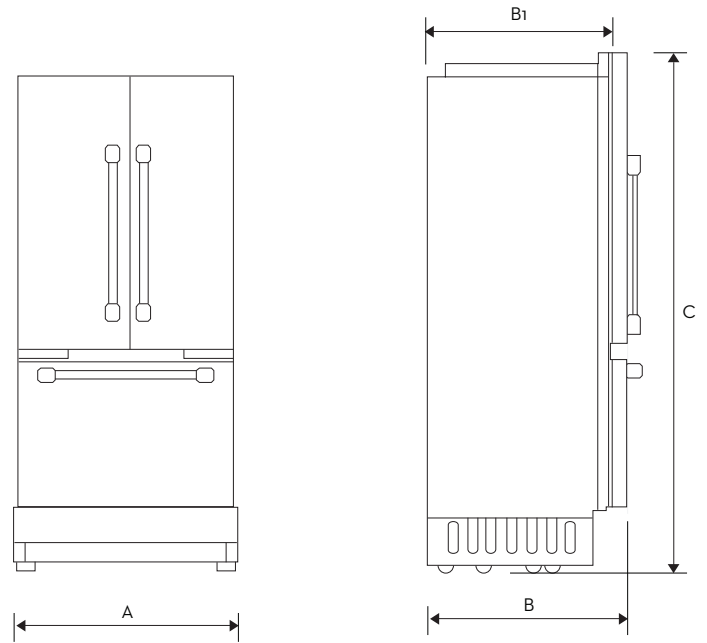

Freezer

FREEZER CAPACITY (CU. FT.)	6.7
FREEZER TEMPERATURE	-8°F to 5°F
POWER FREEZE	Yes

Weights & Dimensions

NET WEIGHT (LBS.)	617
SHIPPING WEIGHT (LBS.)	676
PRODUCT DIMENSIONS (W X H X D IN INCHES)	41 ¾ x 83 ¾ x 23 1/16
STANDARD CUTOUT REQUIRED (W X H X D IN INCHES)	41 ½ x 84 x 24
FLUSH CUTOUT REQUIRED (W X H X D IN INCHES)	42 x 84 x 25

42-Inch French Door Refrigerator

\$9,999

dacor

Appliance Dimensions

A - WIDTH (IN/MM)	41 ¾ (1060 MM)
B - WITH PANEL (IN/MM)	24 ¼ (627 MM)
B1 - WITHOUT PANEL (IN/MM)	23 ¼ (605 MM)
C - HEIGHT (IN/MM)	83 ¾ (2118 MM)
D - (IN/MM)	41 ¼ (1048 MM)
D1 - (IN/MM)	43 ¼ (1110 MM)
D2 - (IN/MM)	47 ⅞ (1205 MM)
E - (IN/MM)	48 ½ (1232 MM)
F - (IN/MM)	22 ⅞ (570 MM)
G - (IN/MM)	47 ⅞ (1210 MM)

Installation Cutout Dimensions

A - WIDTH (IN/MM)	42 (1067 MM)
B - DEPTH (IN/MM)	25 (635 MM)
C - HEIGHT (IN/MM)	84 (2134 MM)
D - (IN/MM)	22 (559 MM)
E - (IN/MM)	80 (2032 MM)