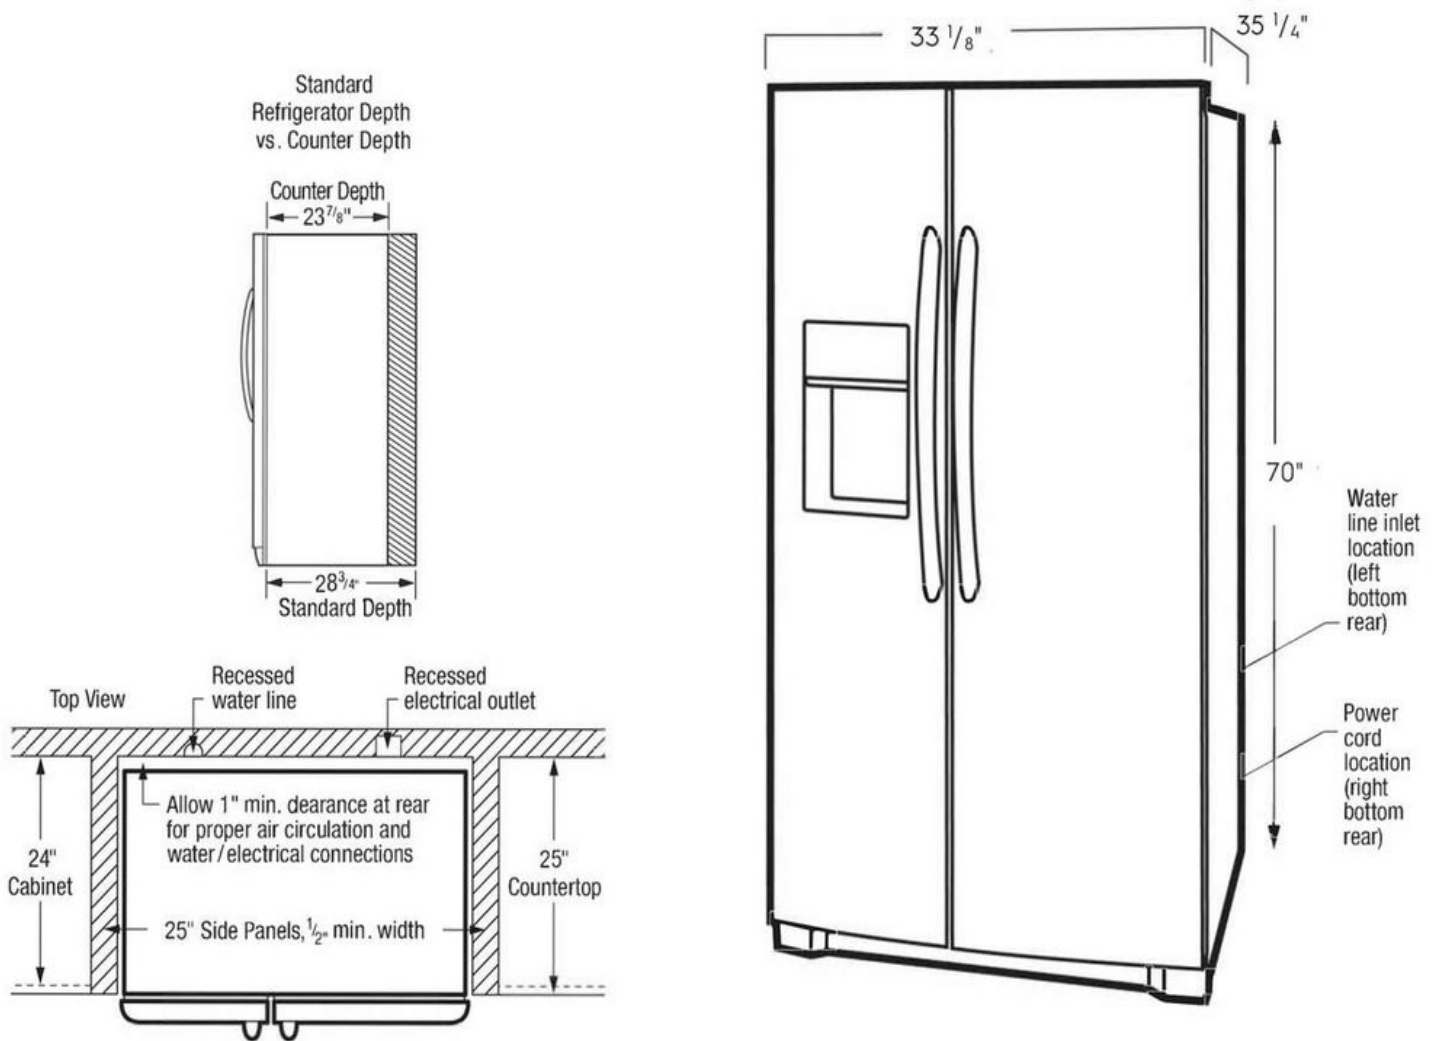

General Specifications

Annual Energy	615 kWh
Leveling Legs	Yes
Prop 65 Label	Yes
Refrigerant Type	R-600A
Warranty - Labor	1 Year
Warranty - Parts	1 Year

Safety Certifications and Approvals

CSA Listed	No
UL Listed	Yes
cUL Listed	Yes
NSF Certified	Yes

Installation Diagram

For planning purposes only. We reserve the right to change specifications or discontinue models without notice.