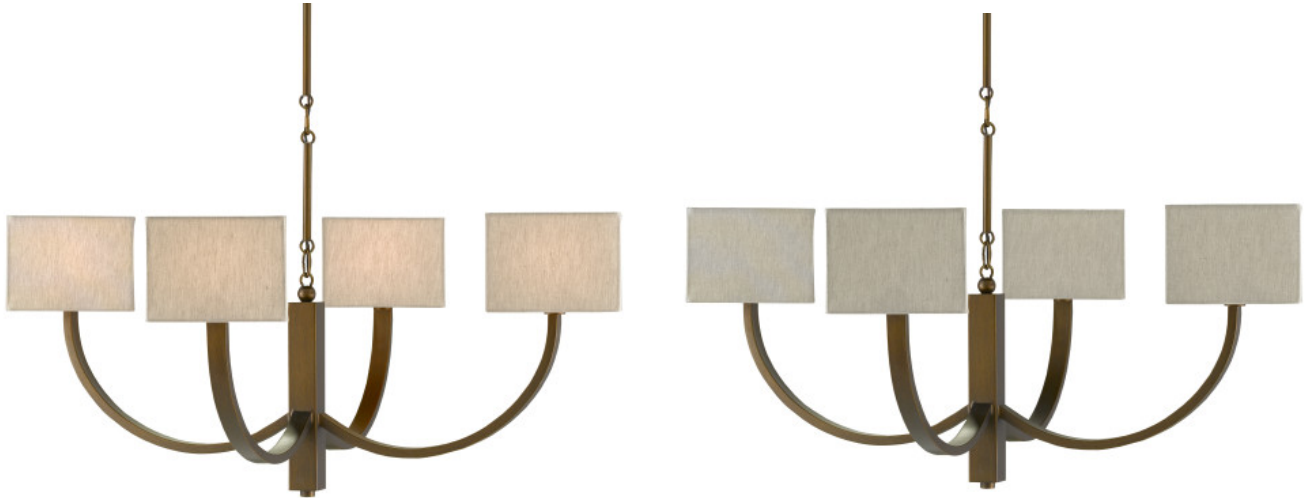

CURREY

& C O M P A N Y

Simone Chandelier

9000-0768

Overall: 21.75"h x 33.75"dia
Adjustable Height: 24.25"h to 72.25"h

Finish: Painted Bronze
Materials: Metal

Item Weight: 9 lb
Number of Lights: 4
Suggested Bulb: B Torpedo Tip
Socket Type: E12
Watts per Socket / Item: 40 / 160

Cord: 13' Black
Shade: Na

The Simone Chandelier has simple lines that designer Tom Caldwell knew would clean-up a traditional shape to make it equally as fitting for a transitional setting as a traditional one. It features square and rectangular tubing and has a nice bronze finish